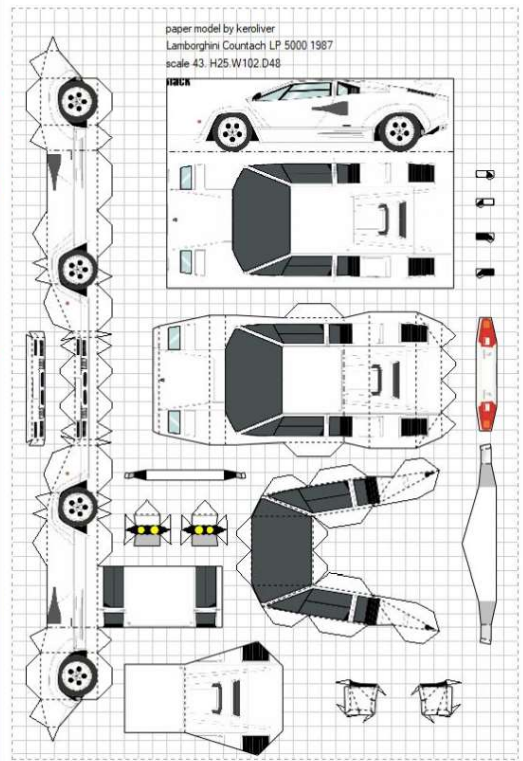

Attivate Windows

Attivate Windows

paper model by keroliver

Lamborghini Countach LP 5000 1987

scale 43. H25.W102.D48