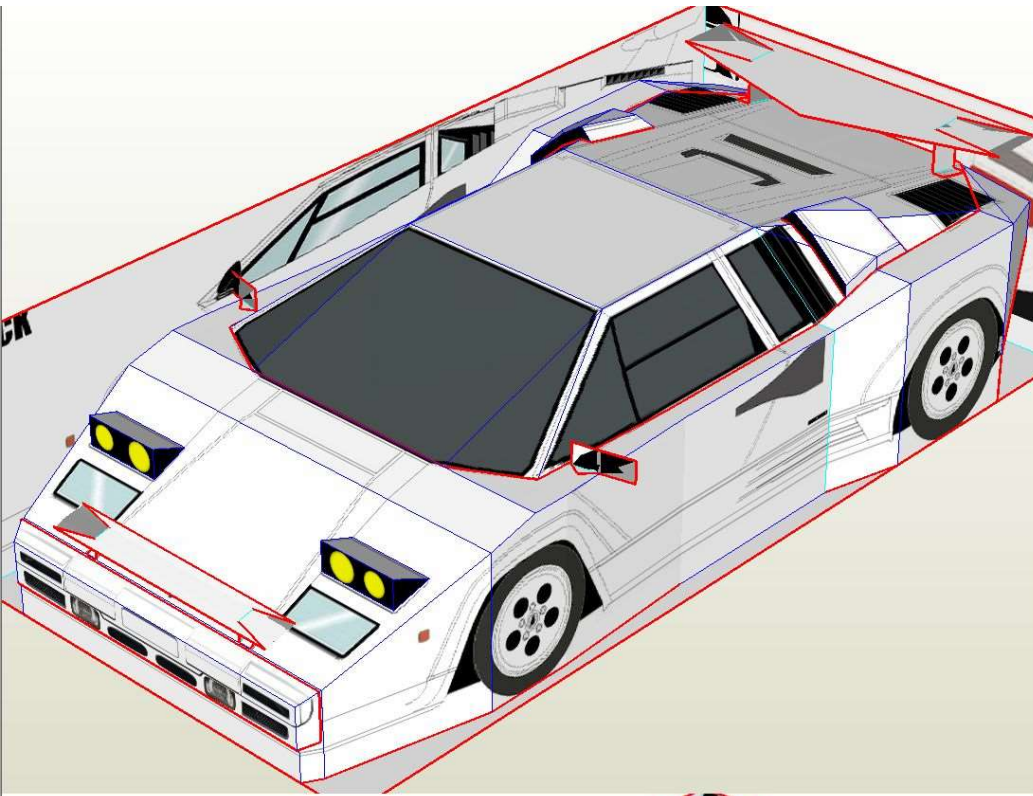

Attivate Windows

Attivate Windows

paper model by keroliver

Lamborghini Countach LP 5000 1987

scale 43. H25.W102.D48