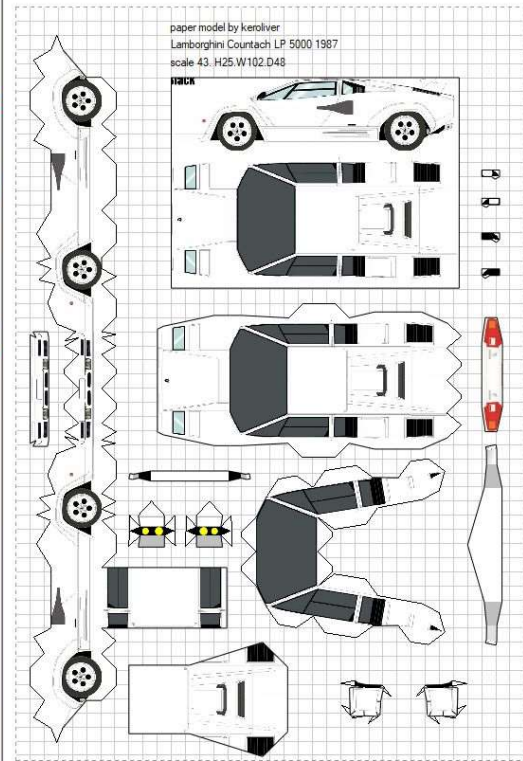

Attivate Windows

Attivate Windows

paper model by keroliver

Lamborghini Countach LP 5000 1987

scale 43. H25.W102.D48