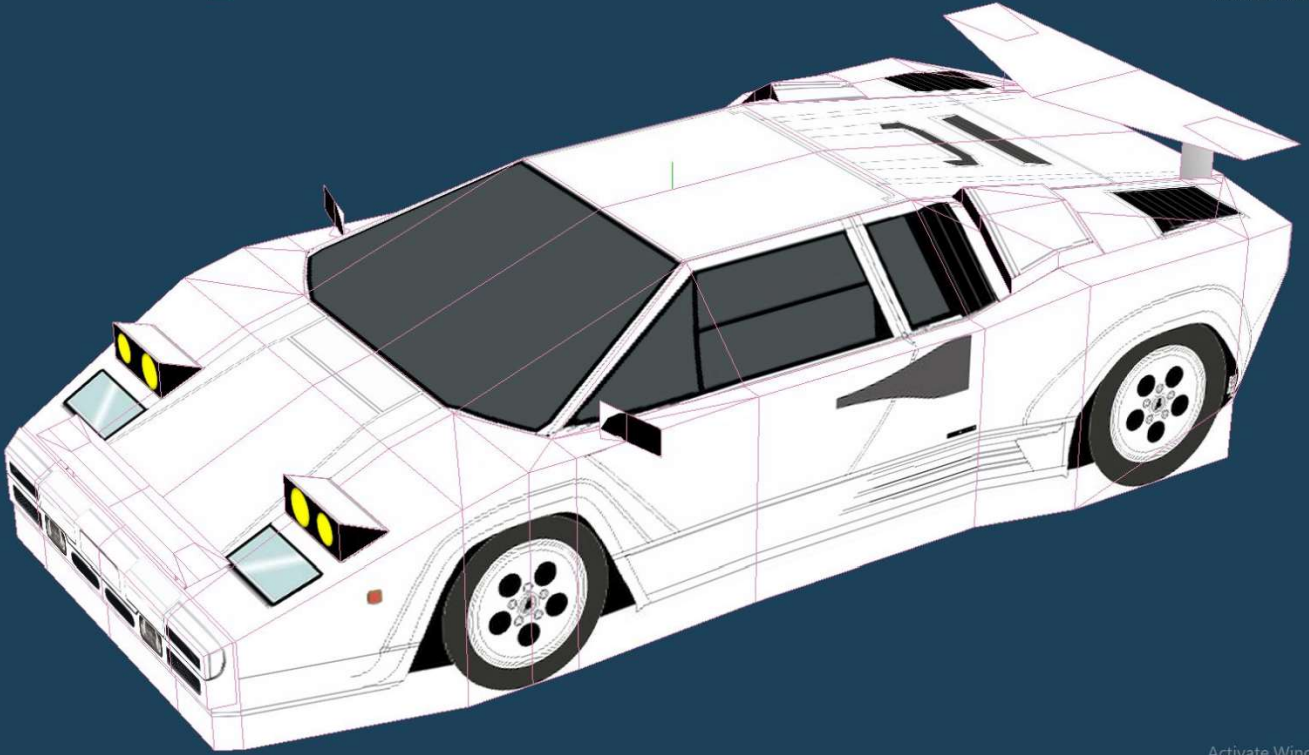

Attivate Windows

Attivate Windows

paper model by keroliver

Lamborghini Countach LP 5000 1987

scale 43. H25.W102.D48