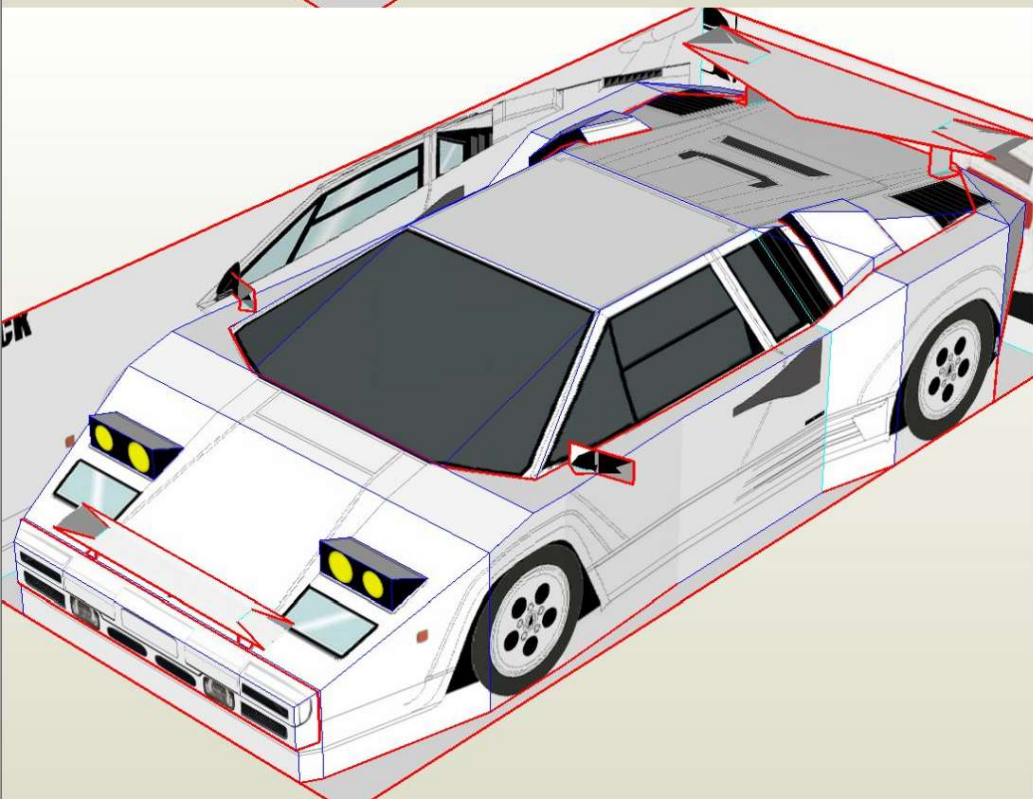

Attivate Windows

Attivate Windows

paper model by keroliver

Lamborghini Countach LP 5000 1987

scale 43. H25.W102.D48