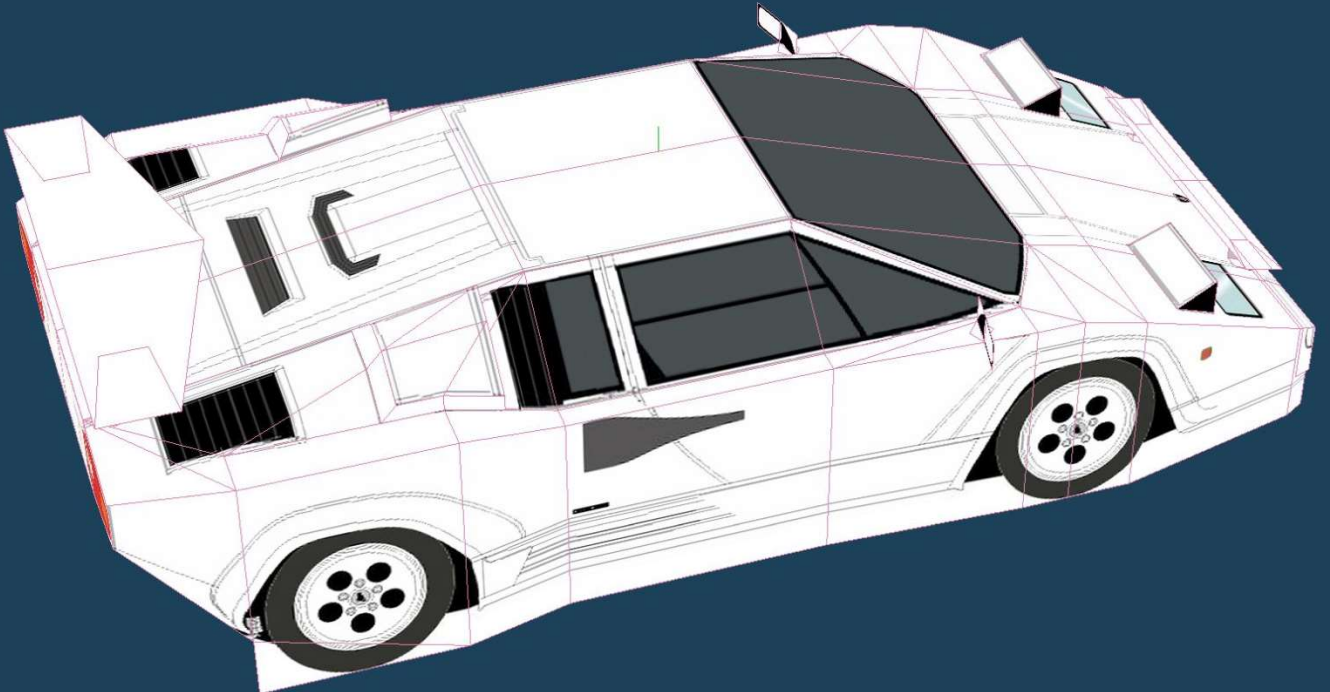

Attivate Windows

Attivate Windows

paper model by keroliver

Lamborghini Countach LP 5000 1987

scale 43. H25.W102.D48