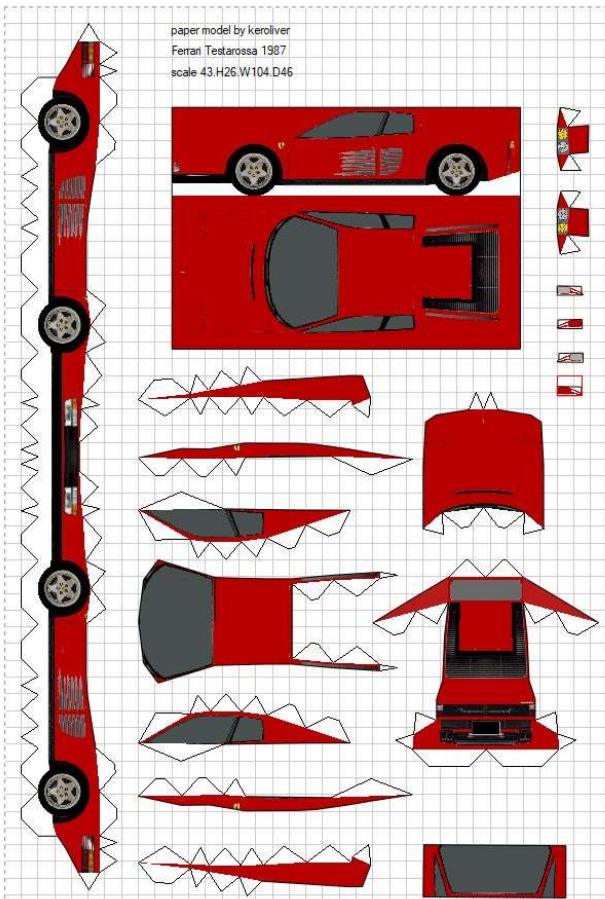

paper model by keroliver
Ferrari Testarossa 1987
scale 43.H26.W104.D46

paper model by keroliver
Ferrari Testarossa 1987
scale 43.H26.W104.D46