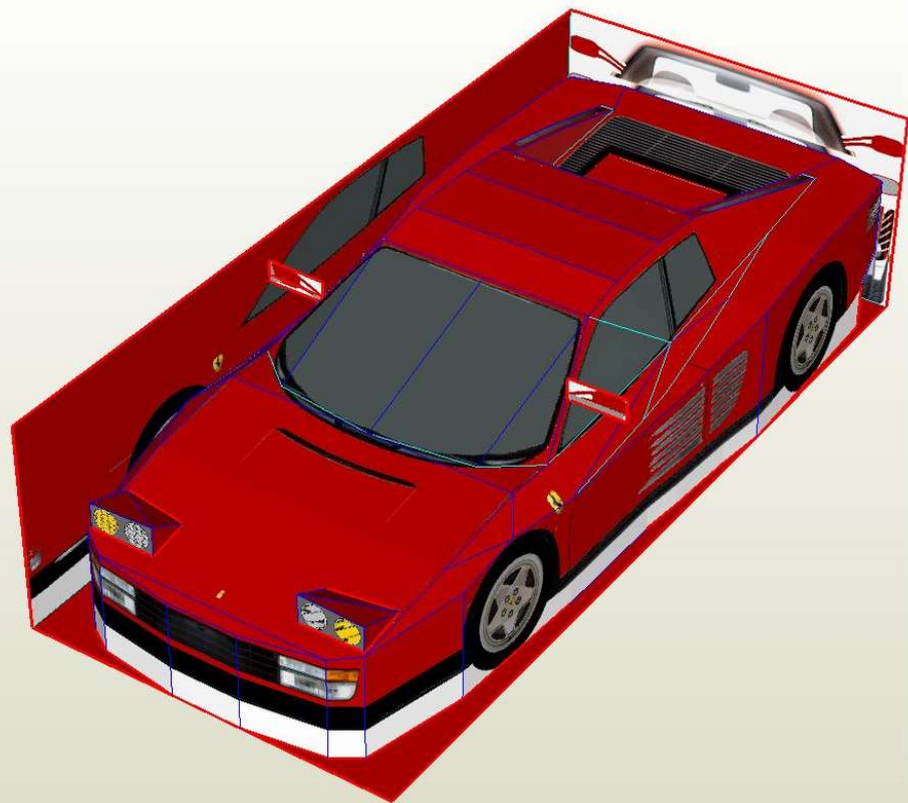

paper model by keroliver
Ferrari Testarossa 1987
scale 43.H26.W104.D46

paper model by keroliver
Ferrari Testarossa 1987
scale 43.H26.W104.D46