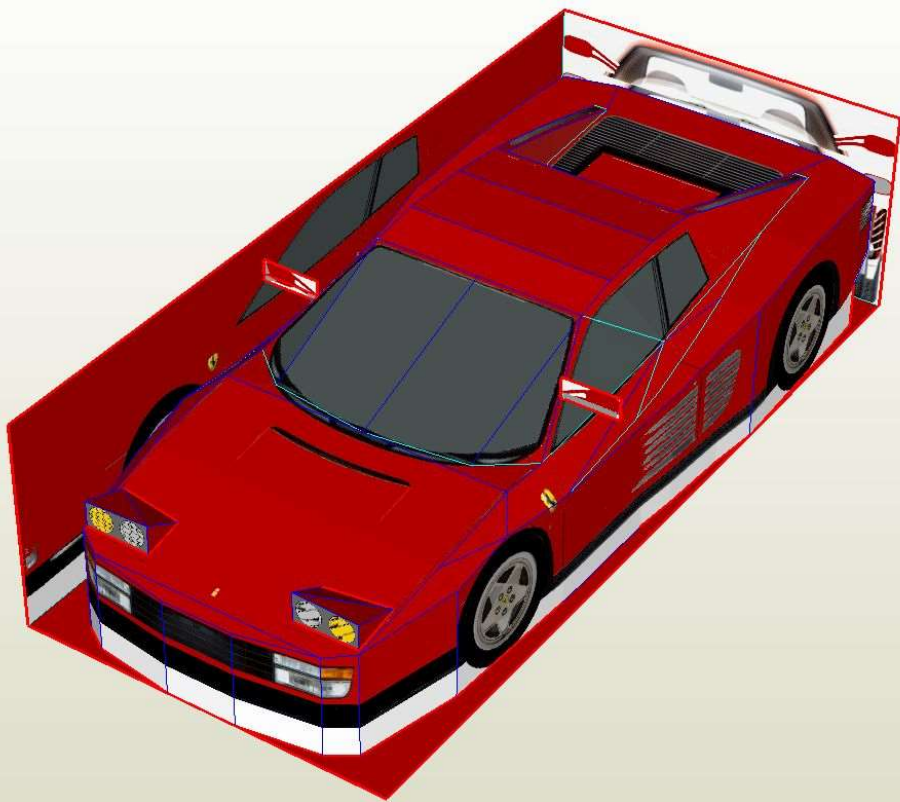

paper model by keroliver
Ferrari Testarossa 1987
scale 43.H26.W104.D46

paper model by keroliver
Ferrari Testarossa 1987
scale 43.H26.W104.D46