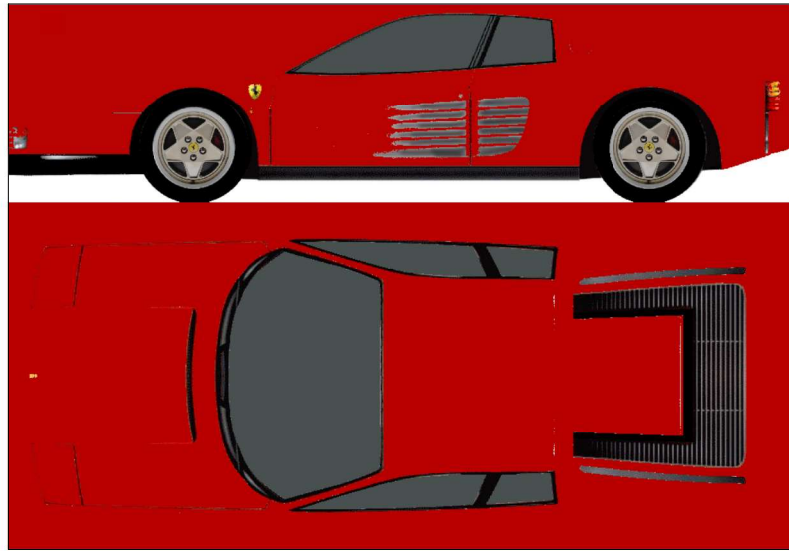

paper model by keroliver
Ferrari Testarossa 1987
scale 43.H26.W104.D46

paper model by keroliver
Ferrari Testarossa 1987
scale 43.H26.W104.D46