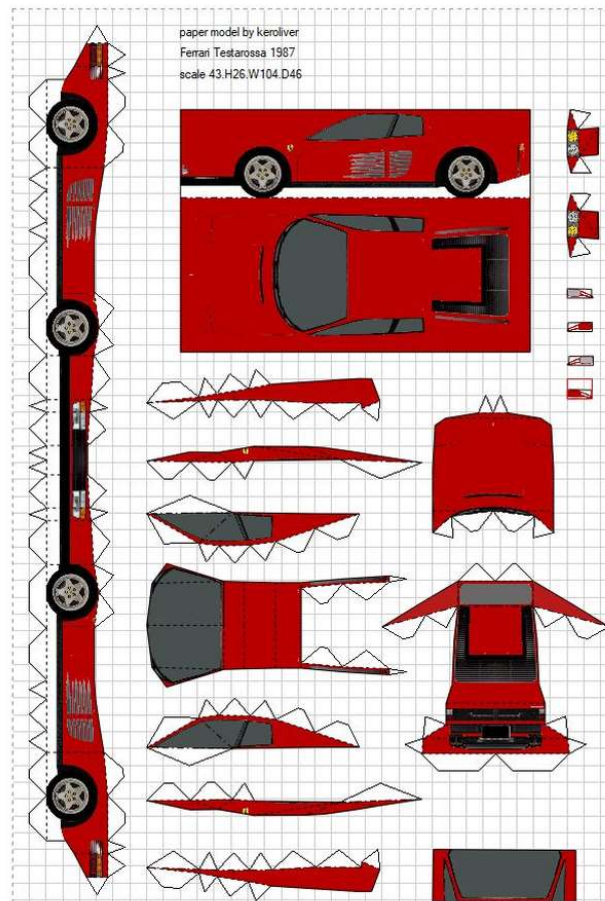

paper model by keroliver
Ferrari Testarossa 1987
scale 43.H26.W104.D46

paper model by keroliver
Ferrari Testarossa 1987
scale 43.H26.W104.D46