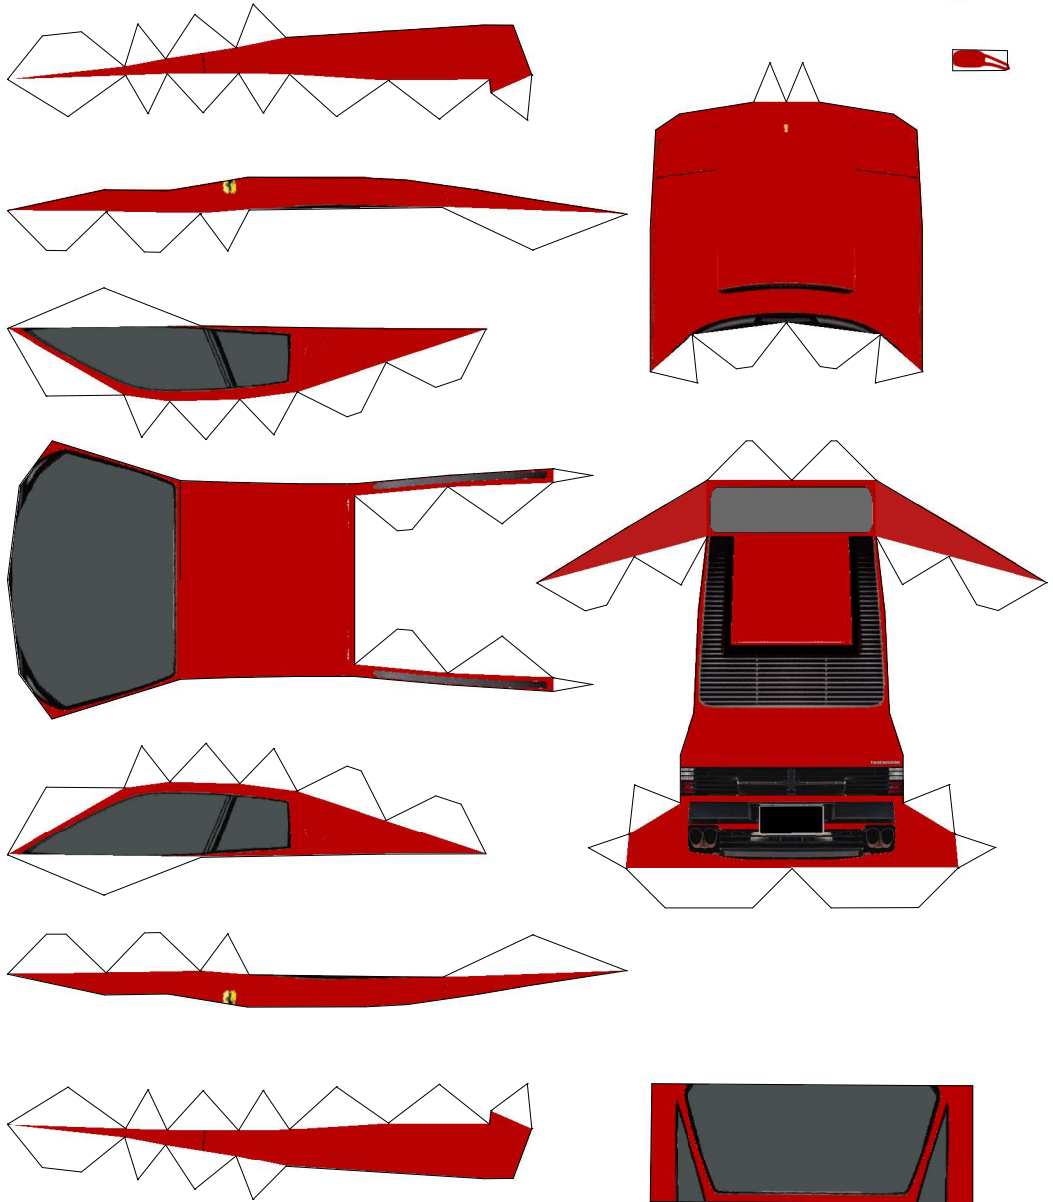

paper model by keroliver
Ferrari Testarossa 1987
scale 43.H26.W104.D46

paper model by keroliver
Ferrari Testarossa 1987
scale 43.H26.W104.D46