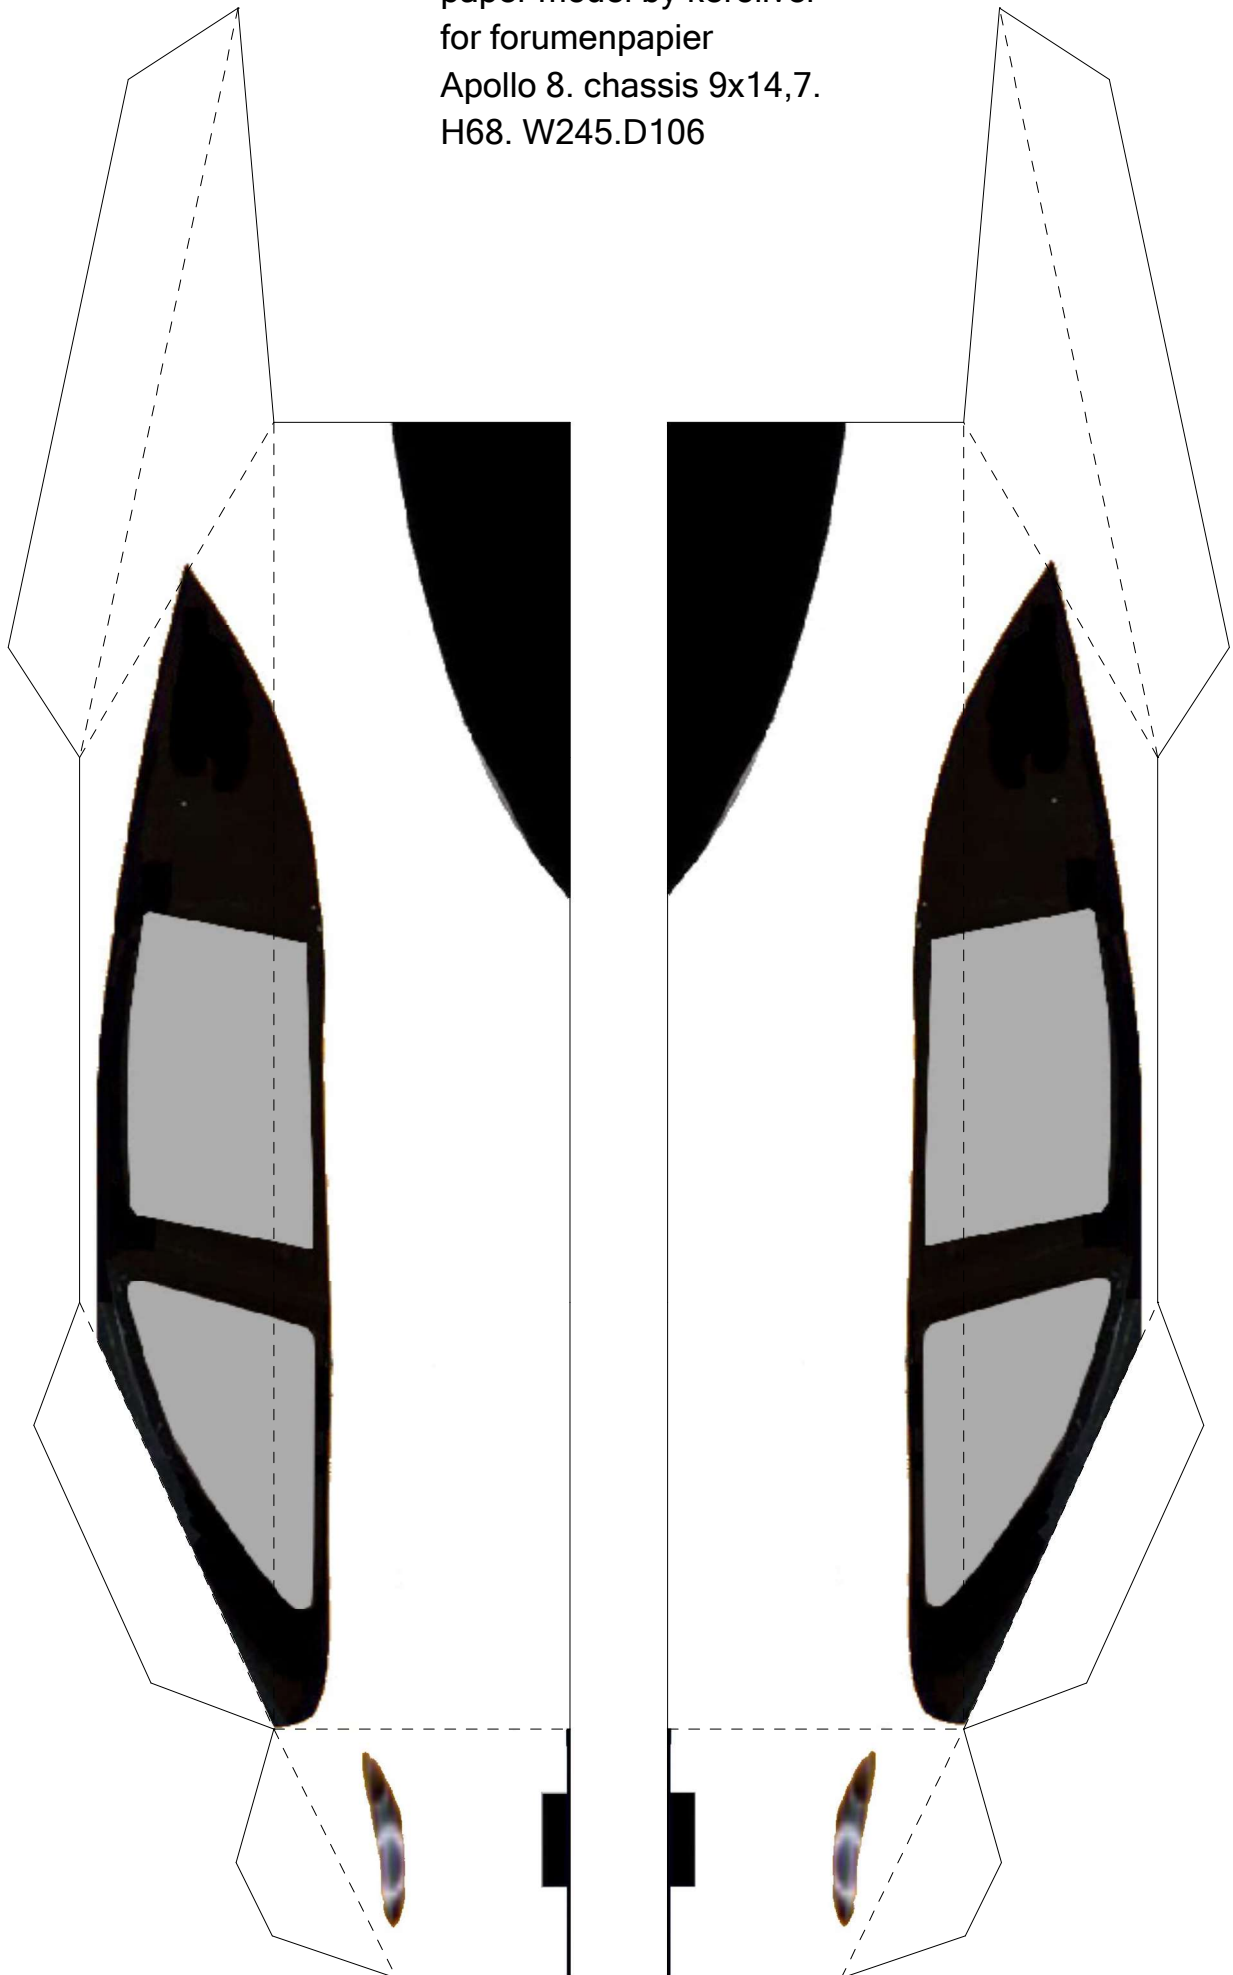

paper model by keroliver
for forumenpapier
Apollo 8. chassis 9x14,7.
H68. W245.D106

paper model by keroliver
for forumenpapier
Apollo 8. chassis 9x14,7.
H68. W245.D106