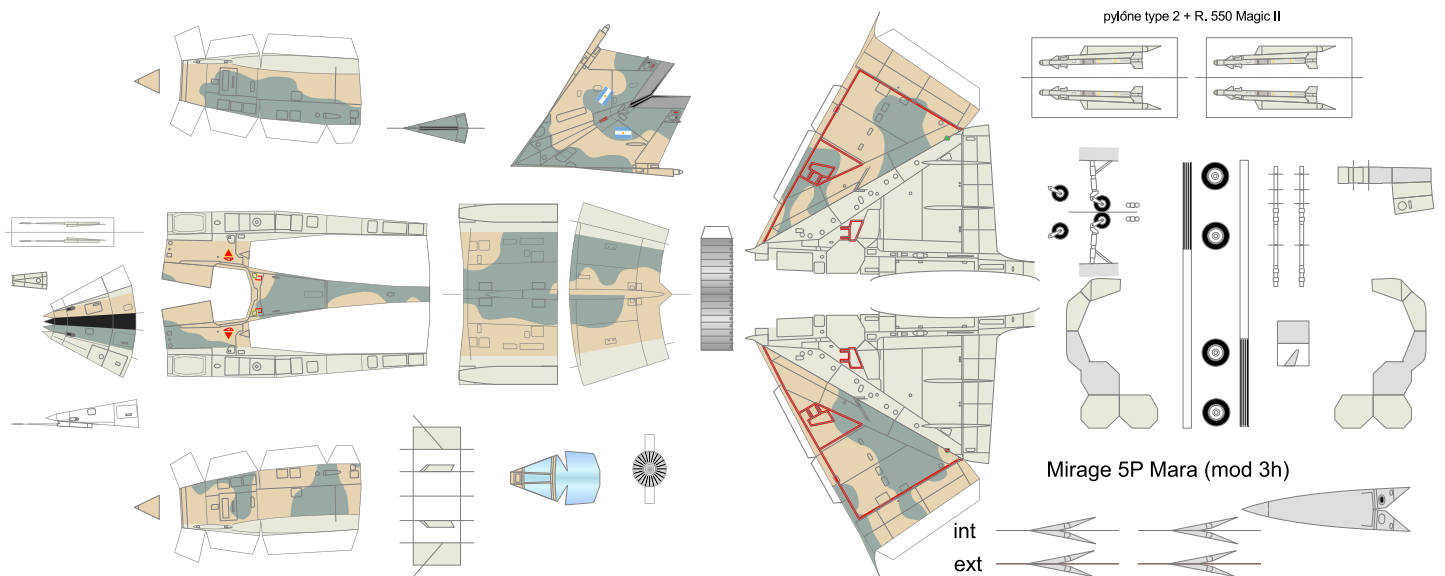

Just in case...

Mirage 5P Mara

1:200

10 cm

20 m in 1:200 = 10 cm