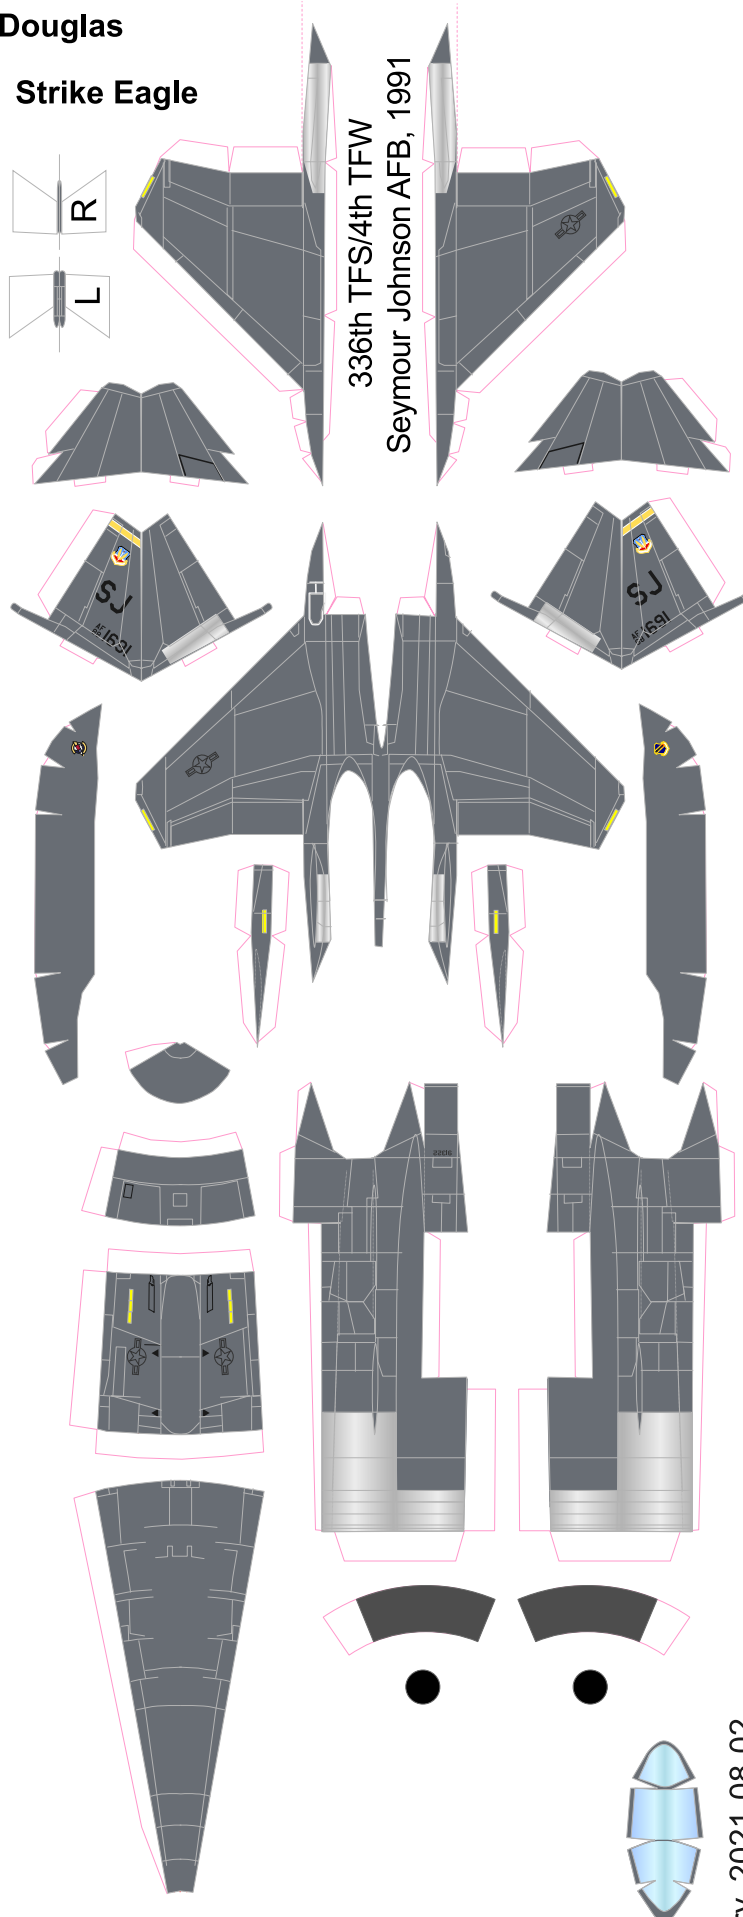

# McDonnell Douglas F-15E Strike Eagle

336th TFS/4th TFW  
Seymour Johnson AFB, 1991

EMPTY

F-15E

rv. 2021-08-02