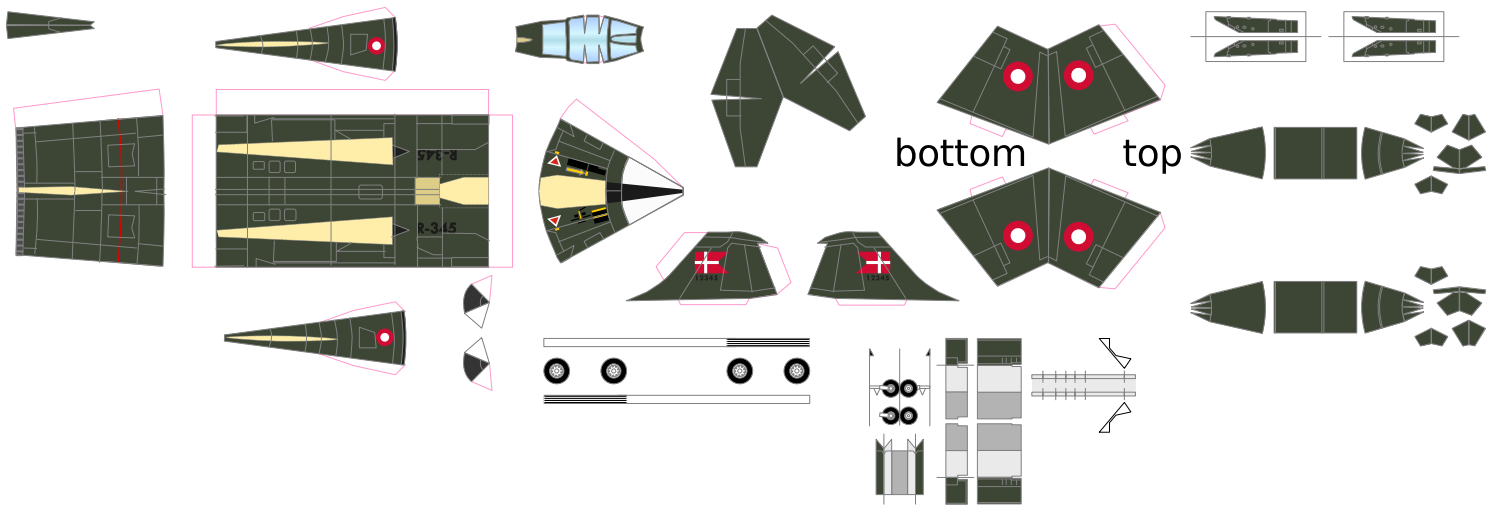

Scissors & Planes 300 series (rescaled to 1:200)

Lockheed

F-104G Starfighter Eskadrille 726, Aalborg (dk), summer 1969

rv. 2021-06-26

Lockheed

F-104G Starfighter Eskadrille 726, Aalborg (dk), circa 1967-1968

rv. 2021-06-26

Lockheed

F-104G Starfighter No 331 Squadron, Bodo (no), late 1960ies

rv. 2021-06-26