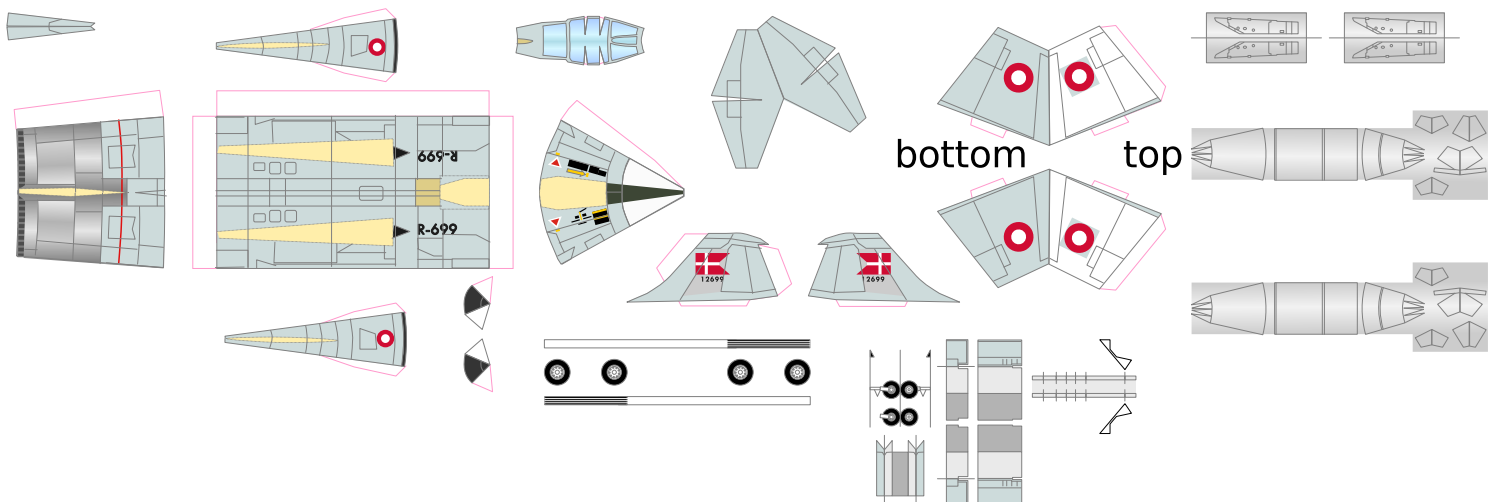

Scissors & Planes 300 series (rescaled to 1:200)

Lockheed

F-104G Starfighter Eskadrille 726, Aalborg (dk), summer 1969

rv. 2021-06-26

Lockheed

F-104G Starfighter Eskadrille 726, Aalborg (dk), circa 1967-1968

rv. 2021-06-26

Lockheed

F-104G Starfighter No 331 Squadron, Bodo (no), late 1960ies

rv. 2021-06-26