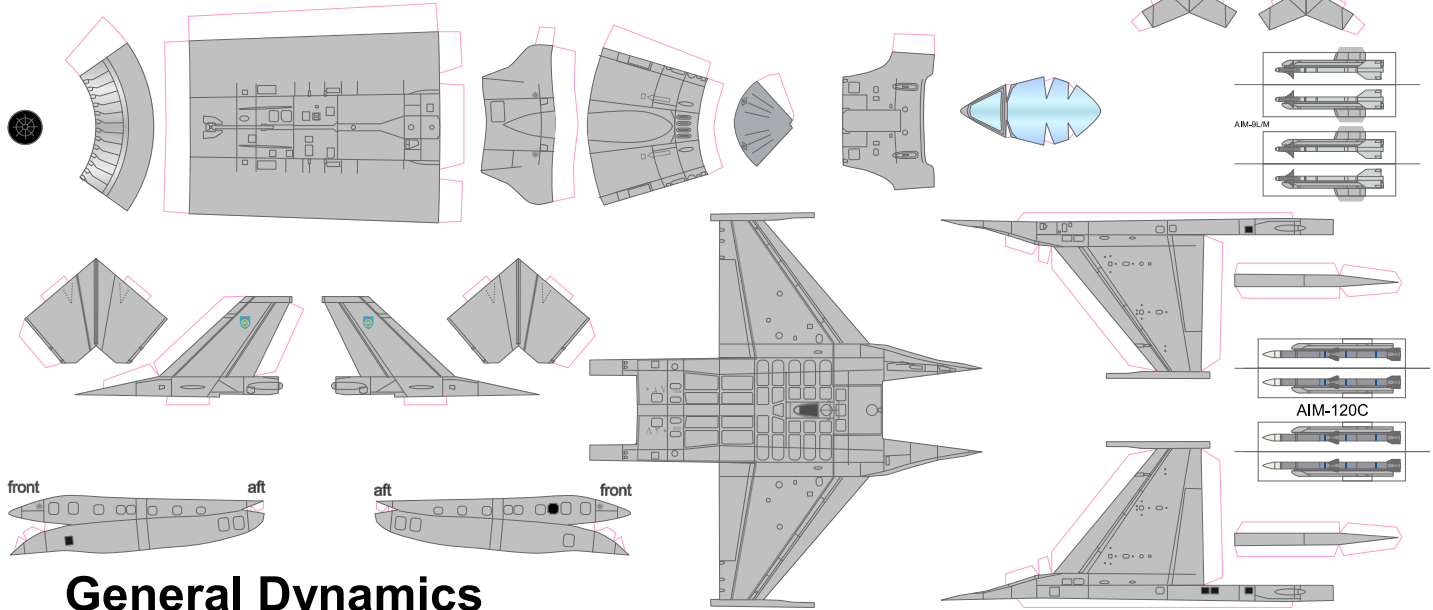

General Dynamics

F-16C Block 50+ Fighting Falcon

General Dynamics

F-16D Block 50+ Fighting Falcon

gear well
inner
outer

outer
inner
gear well

gear well
inner
outer

outer
inner
gear well
gear well
inner
outer

1/200:

edits, landing gear, and recolor by cafe