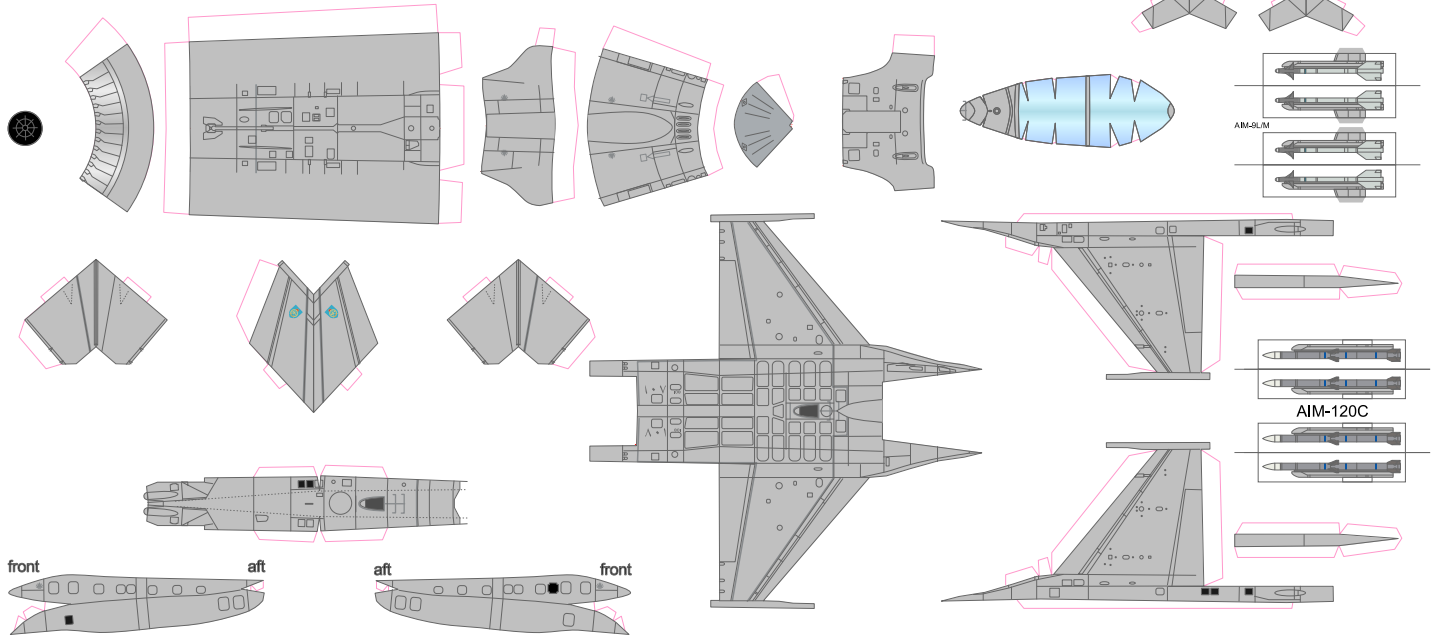

General Dynamics

F-16C Block 50+ Fighting Falcon

General Dynamics

F-16D Block 50+ Fighting Falcon

gear well
inner
outer

outer
inner
gear well

gear well
inner
outer

outer
inner
gear well
gear well
inner
outer

1/200:

edits, landing gear, and recolor by cafe