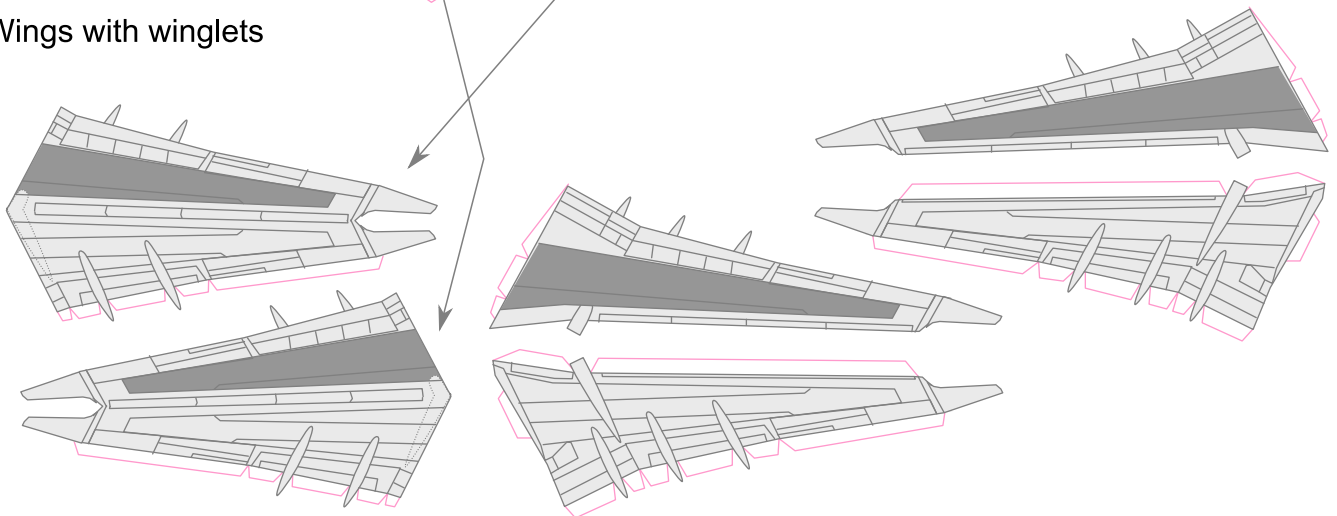

Boeing
B-737-600

No winglets for this livery

US Department of the Air Force/Janet

alternate wings

Wings with winglets

1/300: