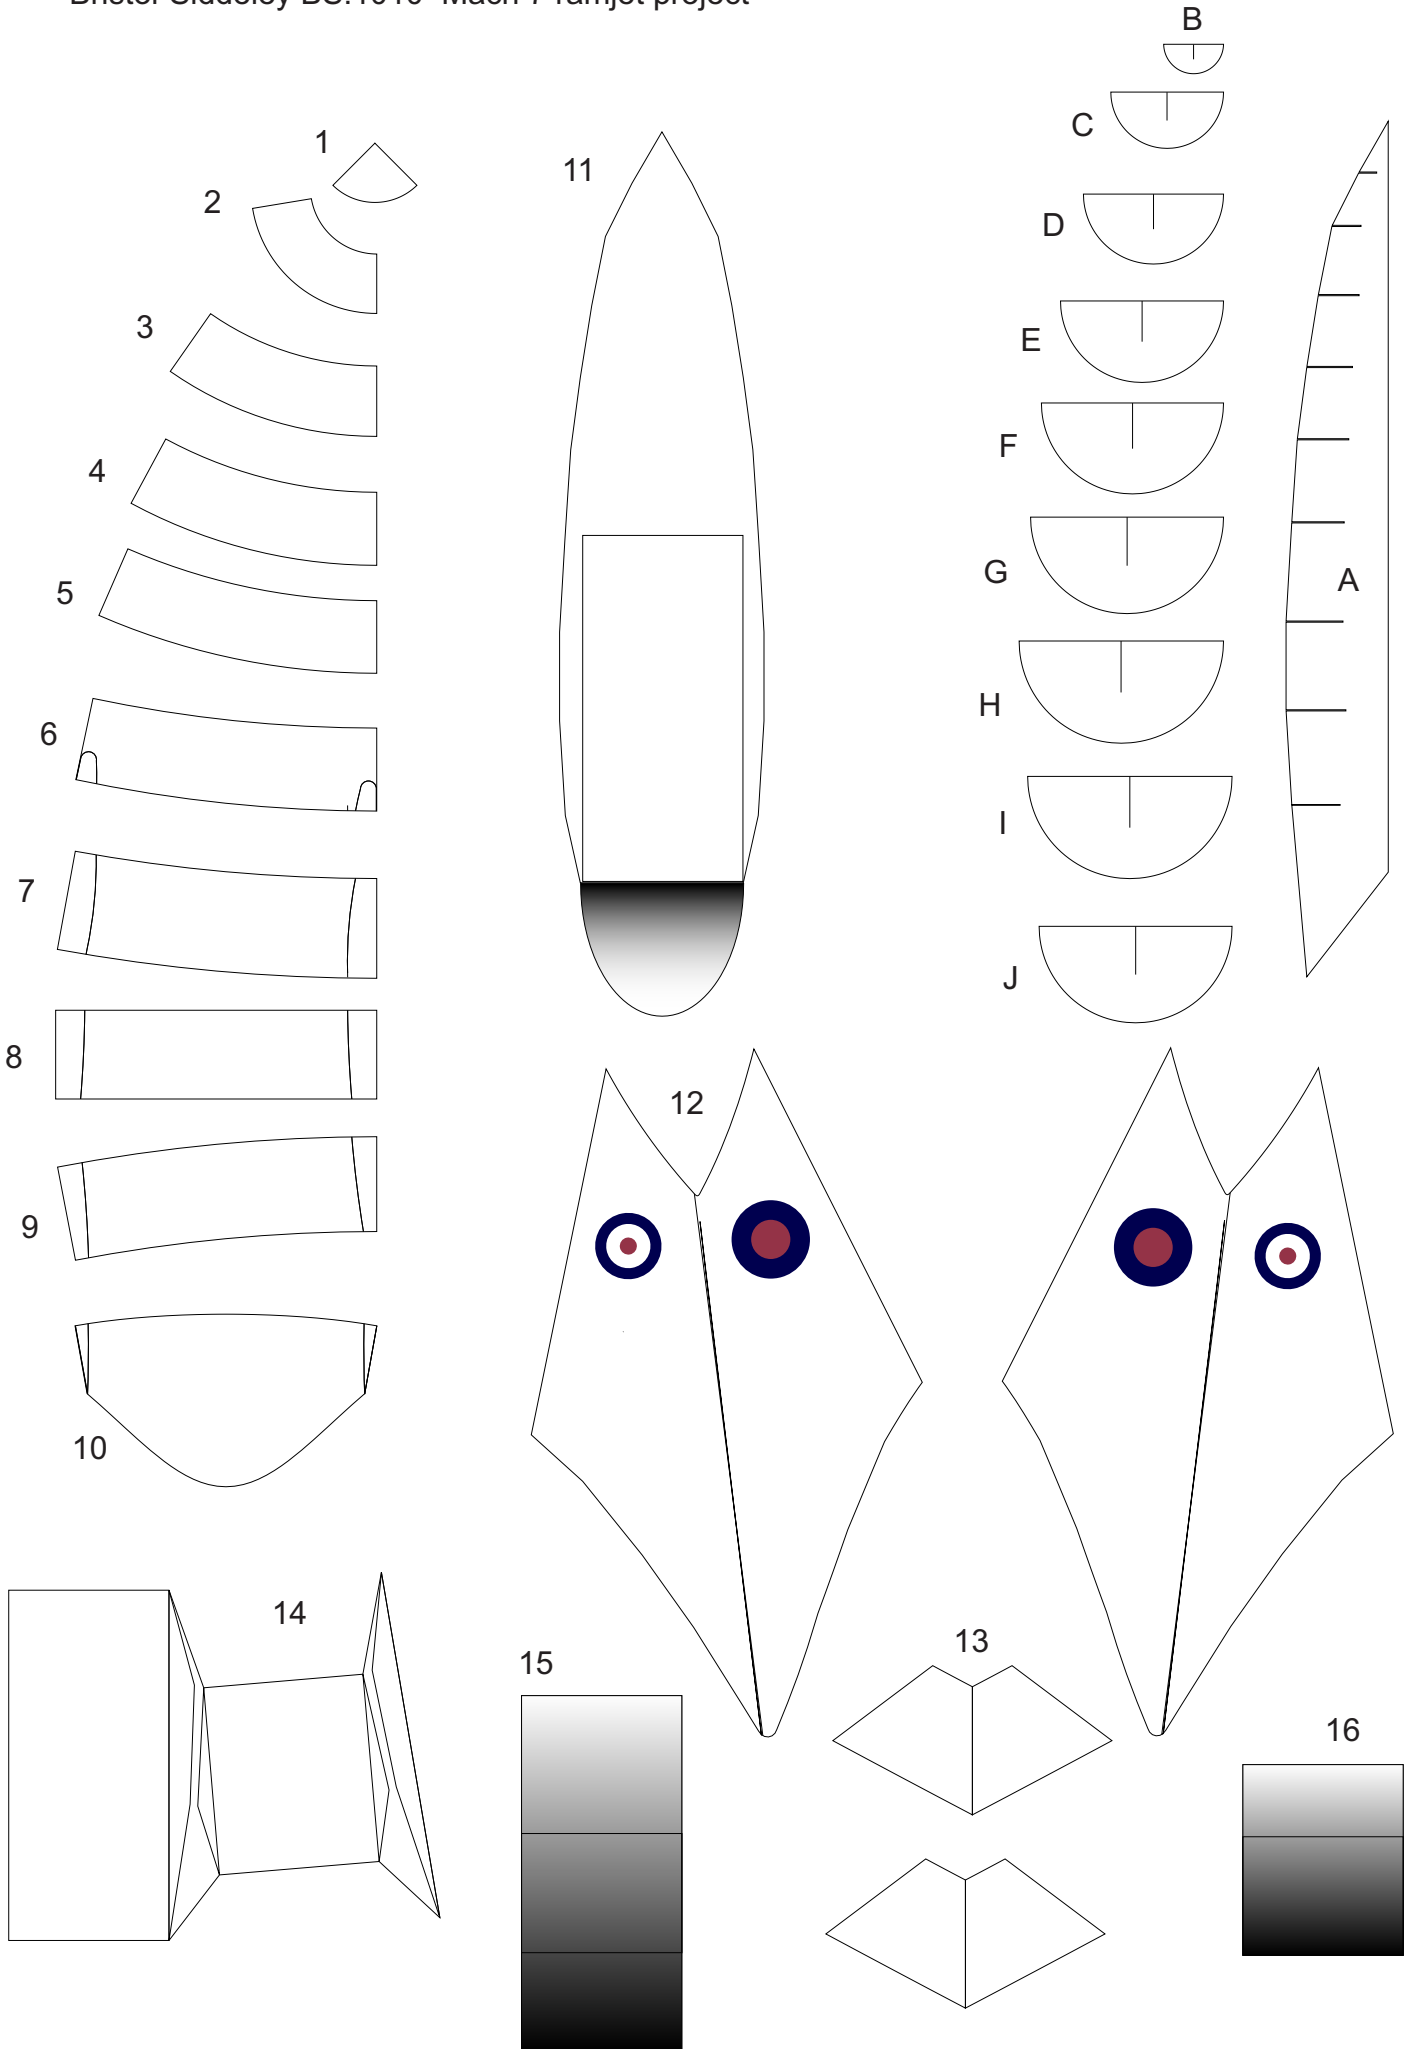

Dragos Cardmodels

Scale 1:72

Bristol-Siddeley BS.1010 Mach 7 ramjet project

Bristol-Siddeley BS.1010 Mach 7 ramjet project

Bristol-Siddeley BS.1010 Mach 7 ramjet project