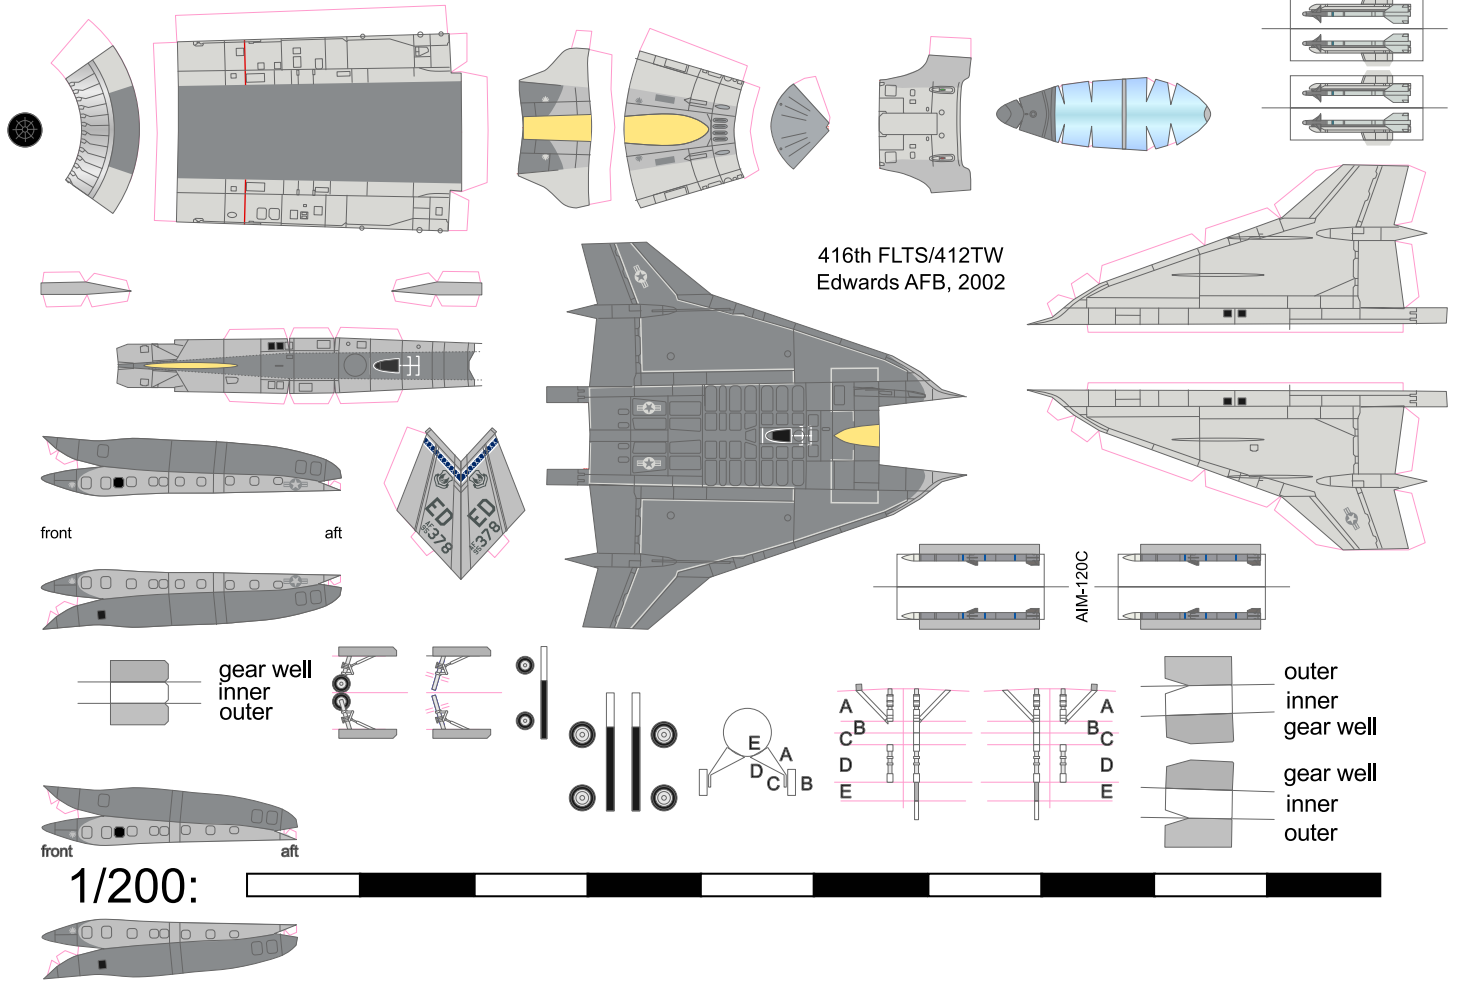

General Dynamics

F-16XL/D

Block 50 Adv. Fighting Falcon

416th FLTS/412TW
Edwards AFB, 2002

front aft

1/200: