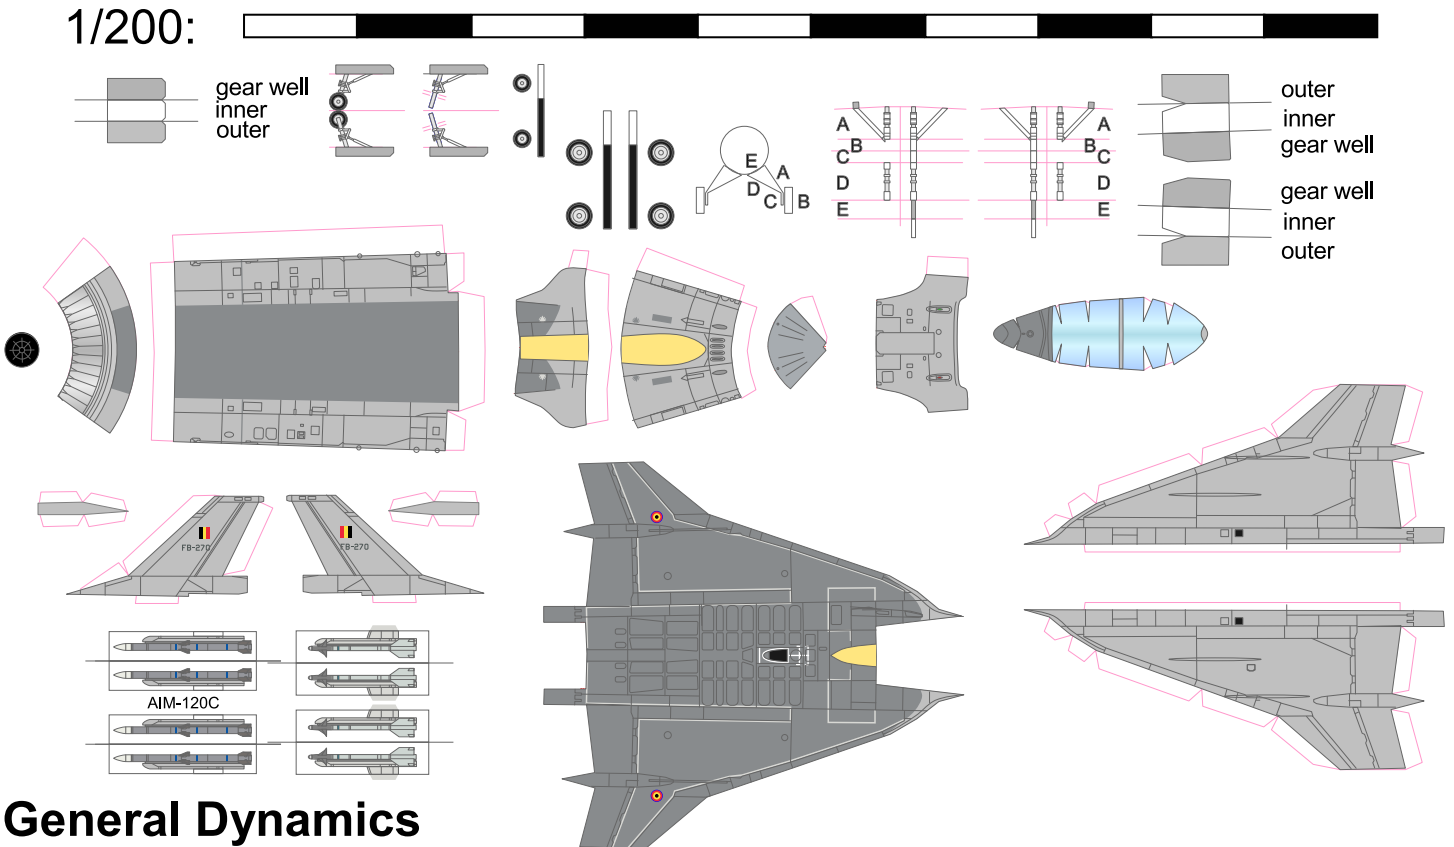

General Dynamics

F-16XL/A Block 20 MLU Fighting Falcon

General Dynamics

F-16XL/B Block 20 MLU Fighting Falcon

edits, landing gear, and recolor by cafe

© Bruno Vanhecke