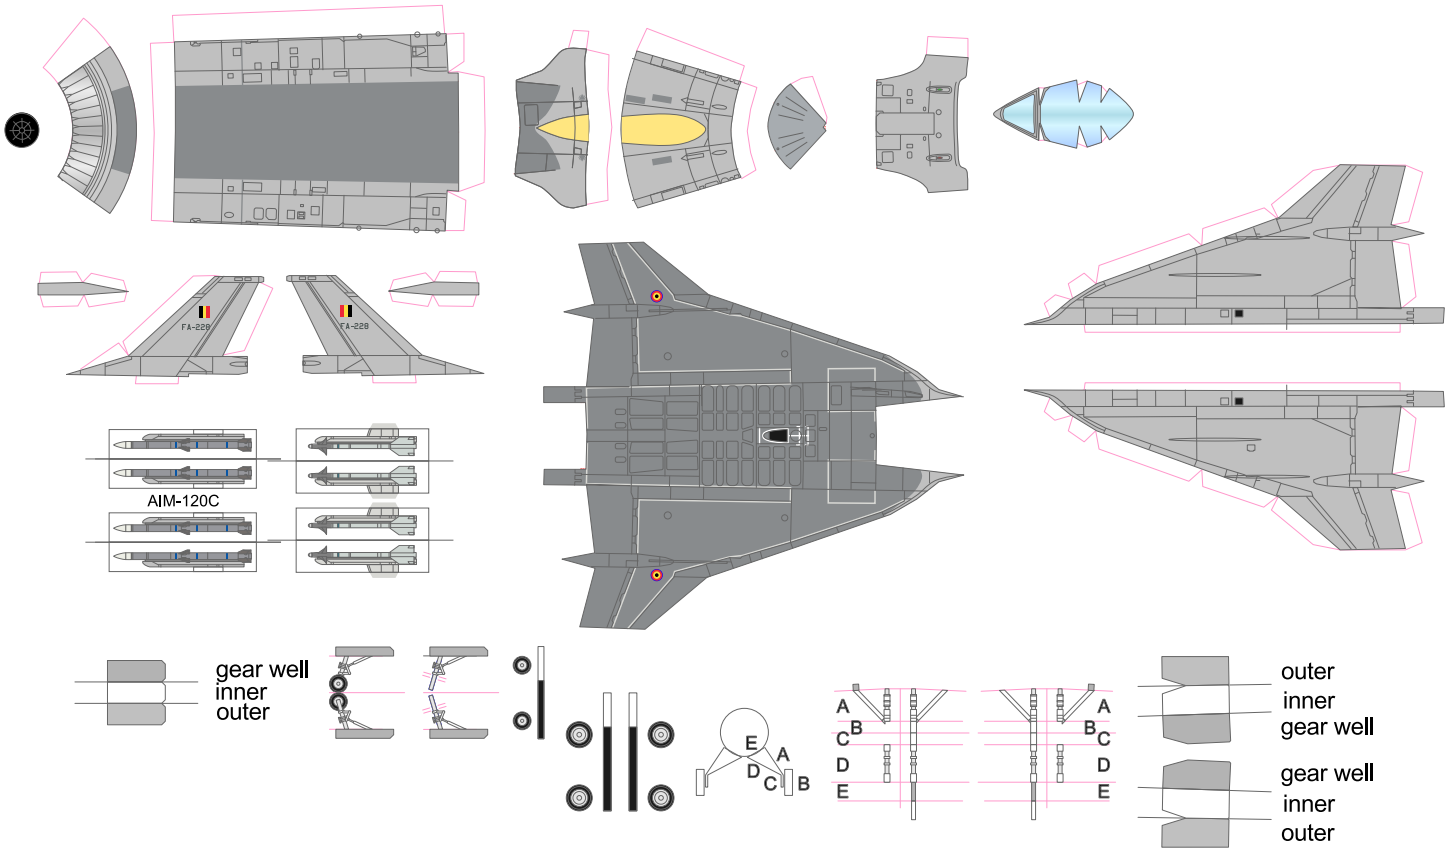

General Dynamics

F-16XL/A Block 20 MLU Fighting Falcon

General Dynamics

F-16XL/B Block 20 MLU Fighting Falcon

edits, landing gear, and recolor by cafe

© Bruno Vanhecke