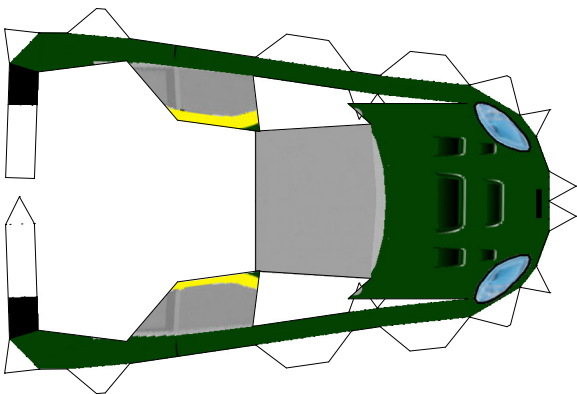

keroliver LFS FZ / Aston Martin DBR9

Scale 64 H18 W72 D30 / Aston E #37 Green

www.astonmartin.at

ASTON MARTIN RACING