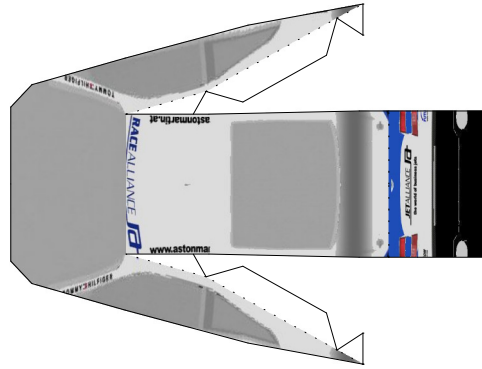

keroliver LFS FZ / Aston Martin DBR9

Scale 64 H18 W72 D30 / Aston E #37 Green

www.astonmartin.at

ASTON MARTIN RACING