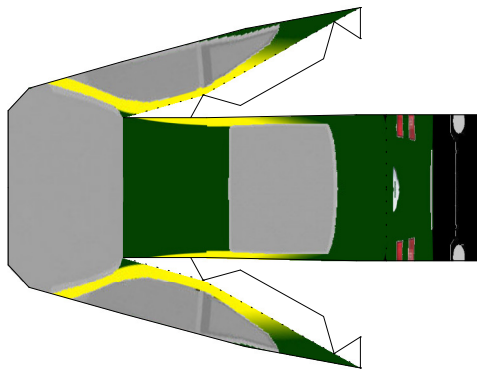

keroliver LFS FZ / Aston Martin DBR9

Scale 64 H18 W72 D30 / Aston E #37 Green

www.astonmartin.at

ASTON MARTIN RACING