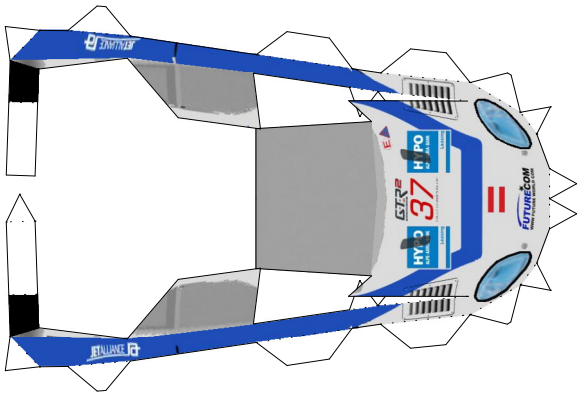

keroliver LFS FZ / Aston Martin DBR9

Scale 64 H18 W72 D30 / Aston E #37 Green

www.astonmartin.at

ASTON MARTIN RACING