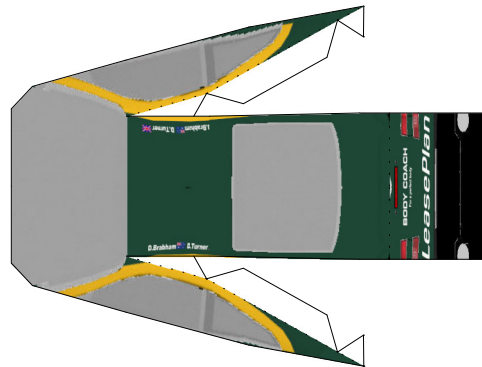

keroliver LFS FZ / Aston Martin DBR9

Scale 64 H18 W72 D30 / Aston C #28 #009

INTERCONTINENTAL

BODY COACH