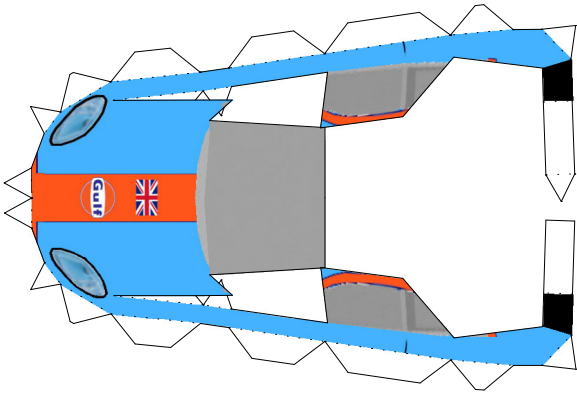

keroliver LFS FZ / Aston Martin DBR9

Scale 64 H18 W72 D30 / Aston C #28 #009

INTERCONTINENTAL

BODY COACH