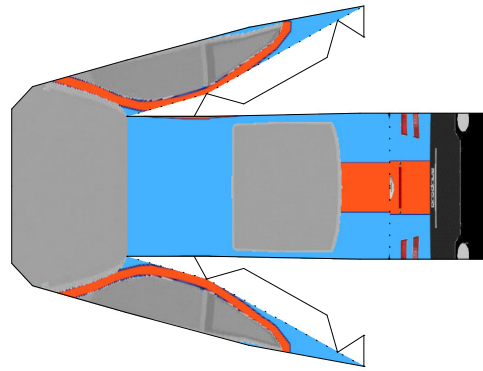

keroliver LFS FZ / Aston Martin DBR9

Scale 64 H18 W72 D30 / Aston C #28 #009

INTERCONTINENTAL

BODY COACH