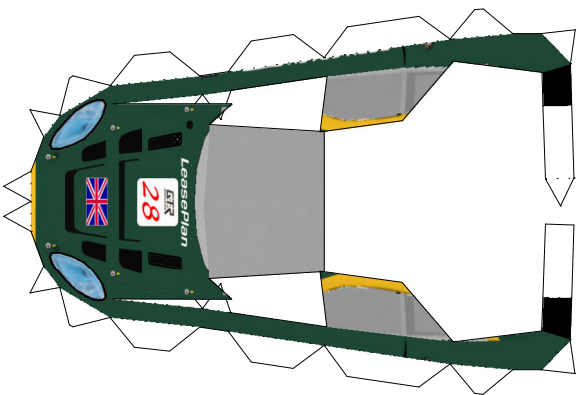

keroliver LFS FZ / Aston Martin DBR9

Scale 64 H18 W72 D30 / Aston C #28 #009

INTERCONTINENTAL

BODY COACH