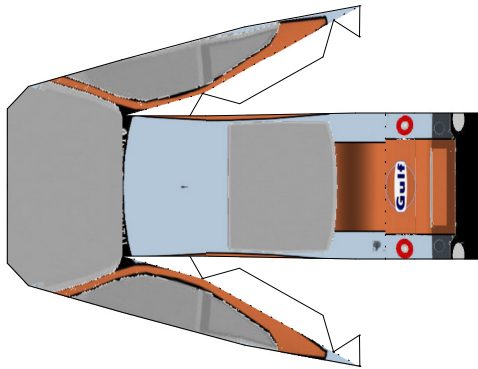

keroliver LFS FZ
Aston Martin DBR9
Scale 64 H18 W72 D30
Aston A test 1 with lines

INTERCONTINENTAL