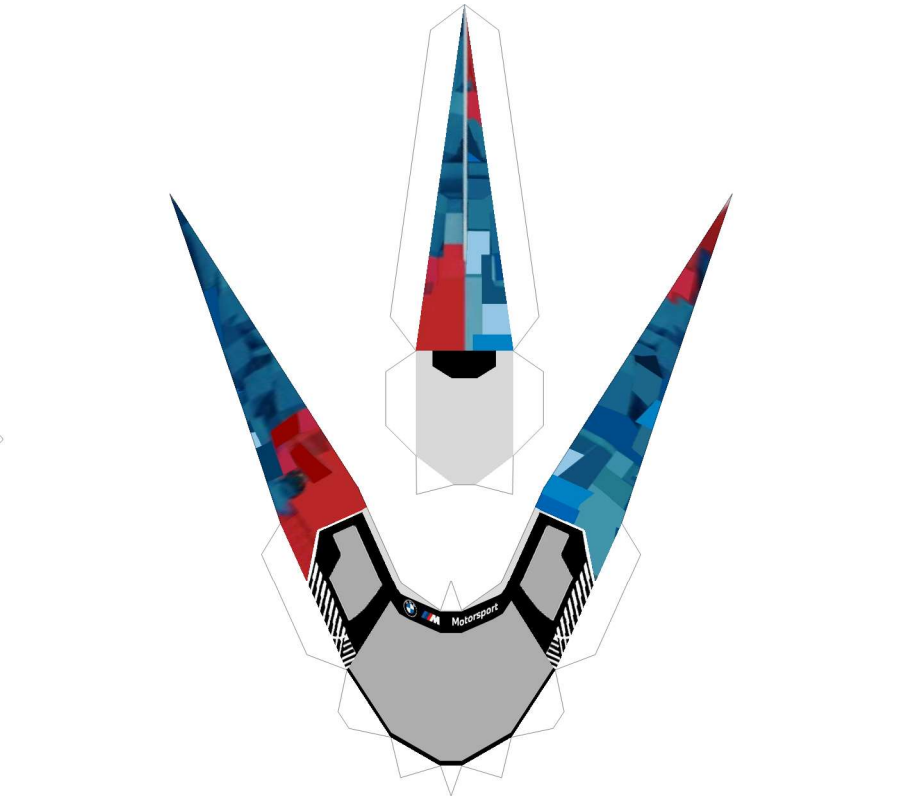

paper model by keroliver

Le Mans 2025 BMW #15

bv01. scale 43. H27 W116 D46

blue = right side... red = left side