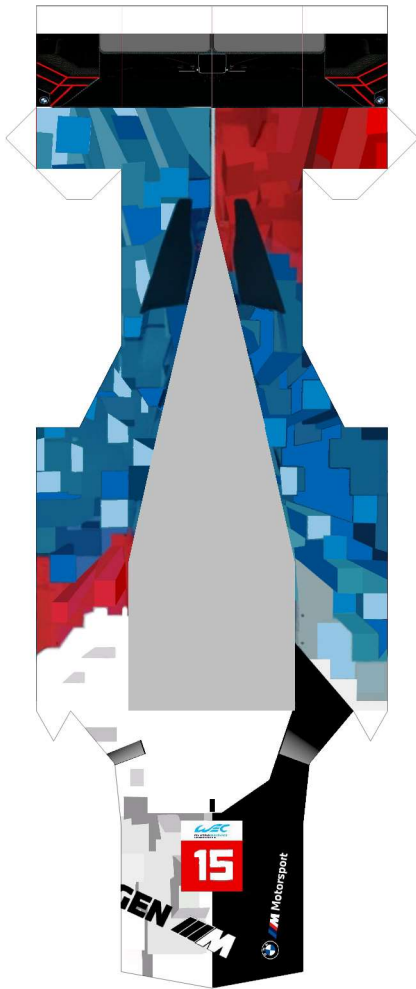

paper model by keroliver

Le Mans 2025 BMW #15

bv01. scale 43. H27 W116 D46

blue = right side... red = left side