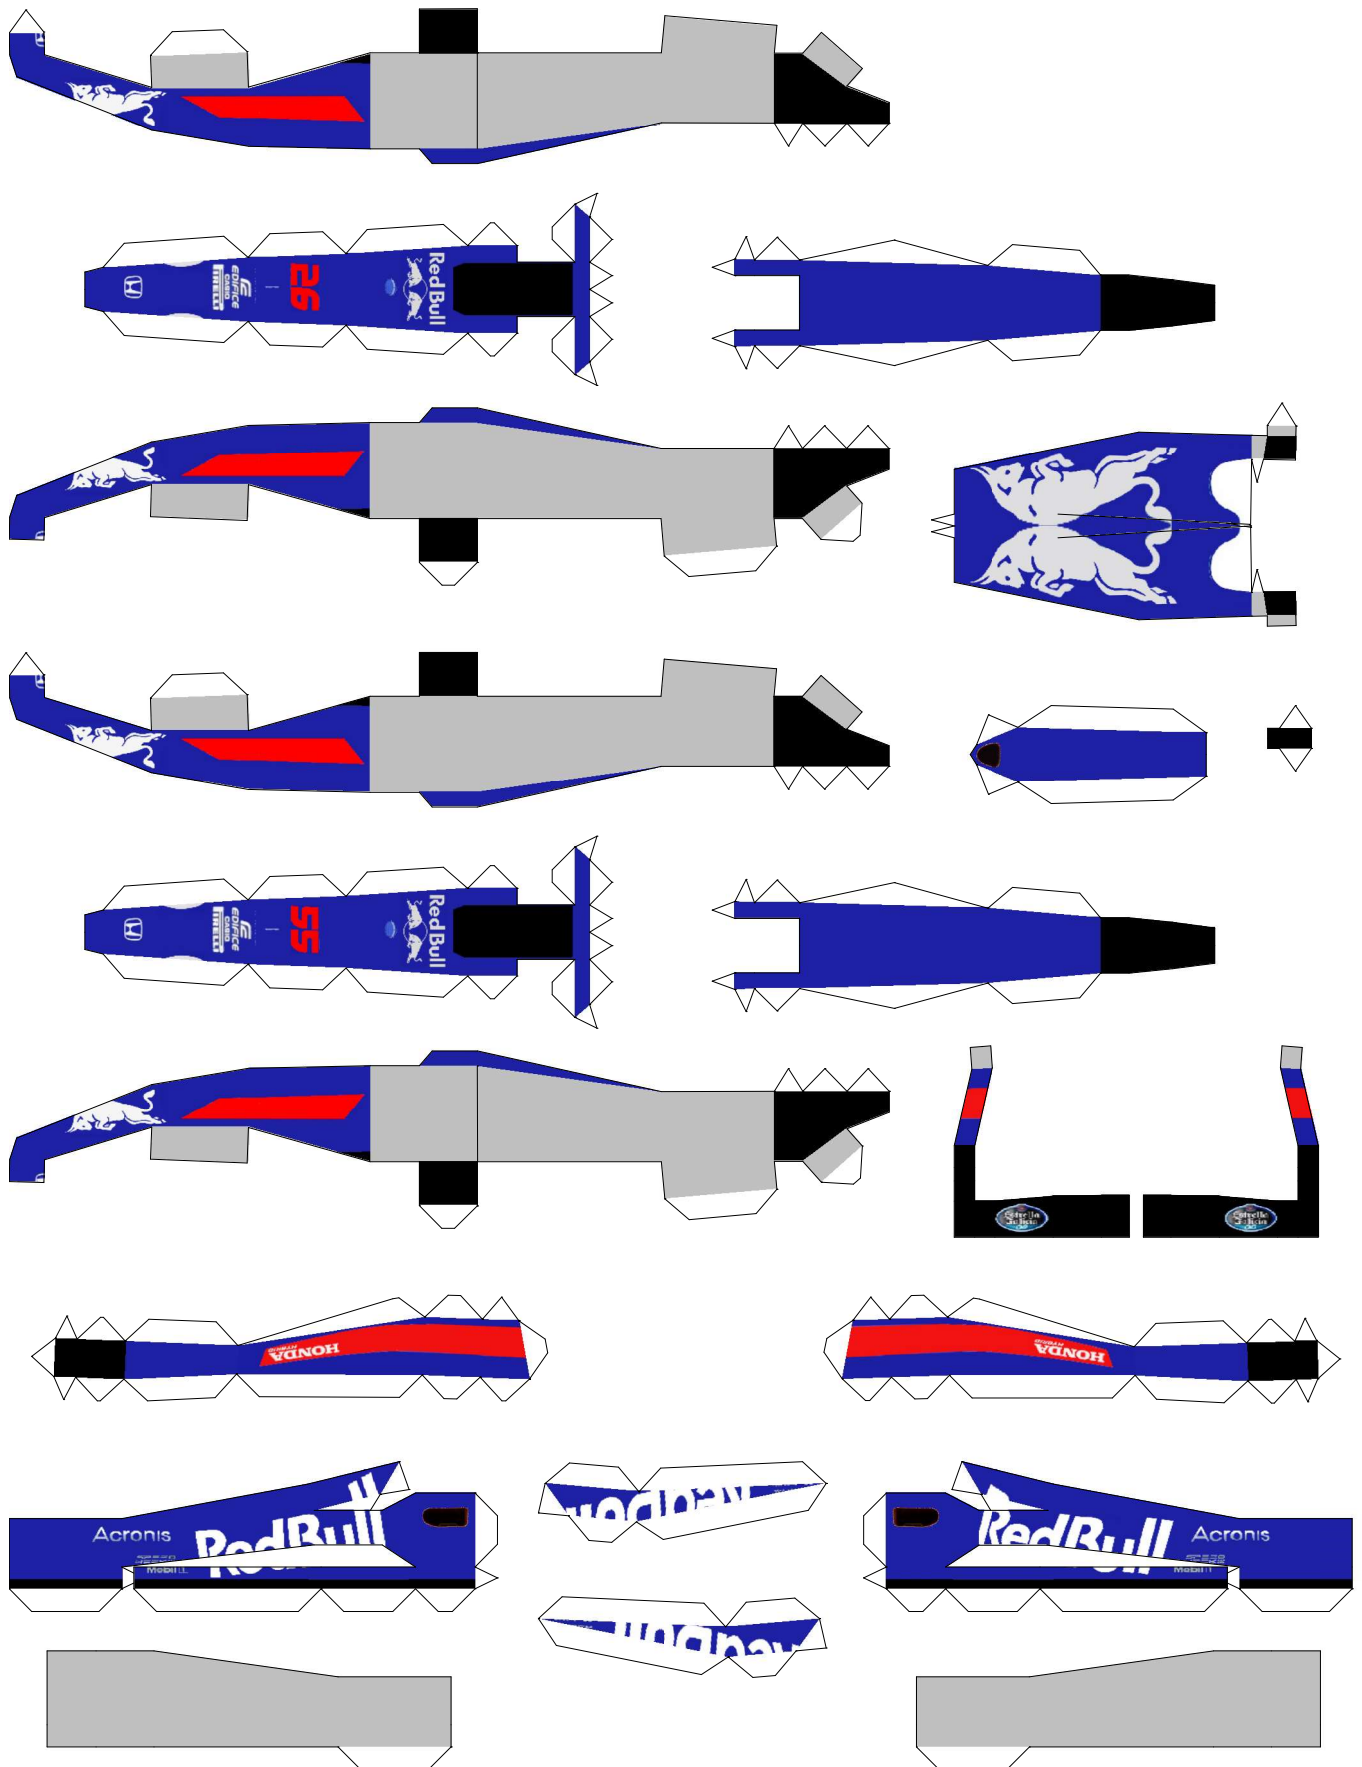

paper model by keroliver

F1 2017 (514) ToroRosso #26 GAS #55 SAI

Estimated scale 1/43 - H23 W120 D46

paper model by keroliver

F1 2017 (514) ToroRosso #26 GAS #55 SAI

Estimated scale 1/43 - H23 W120 D46