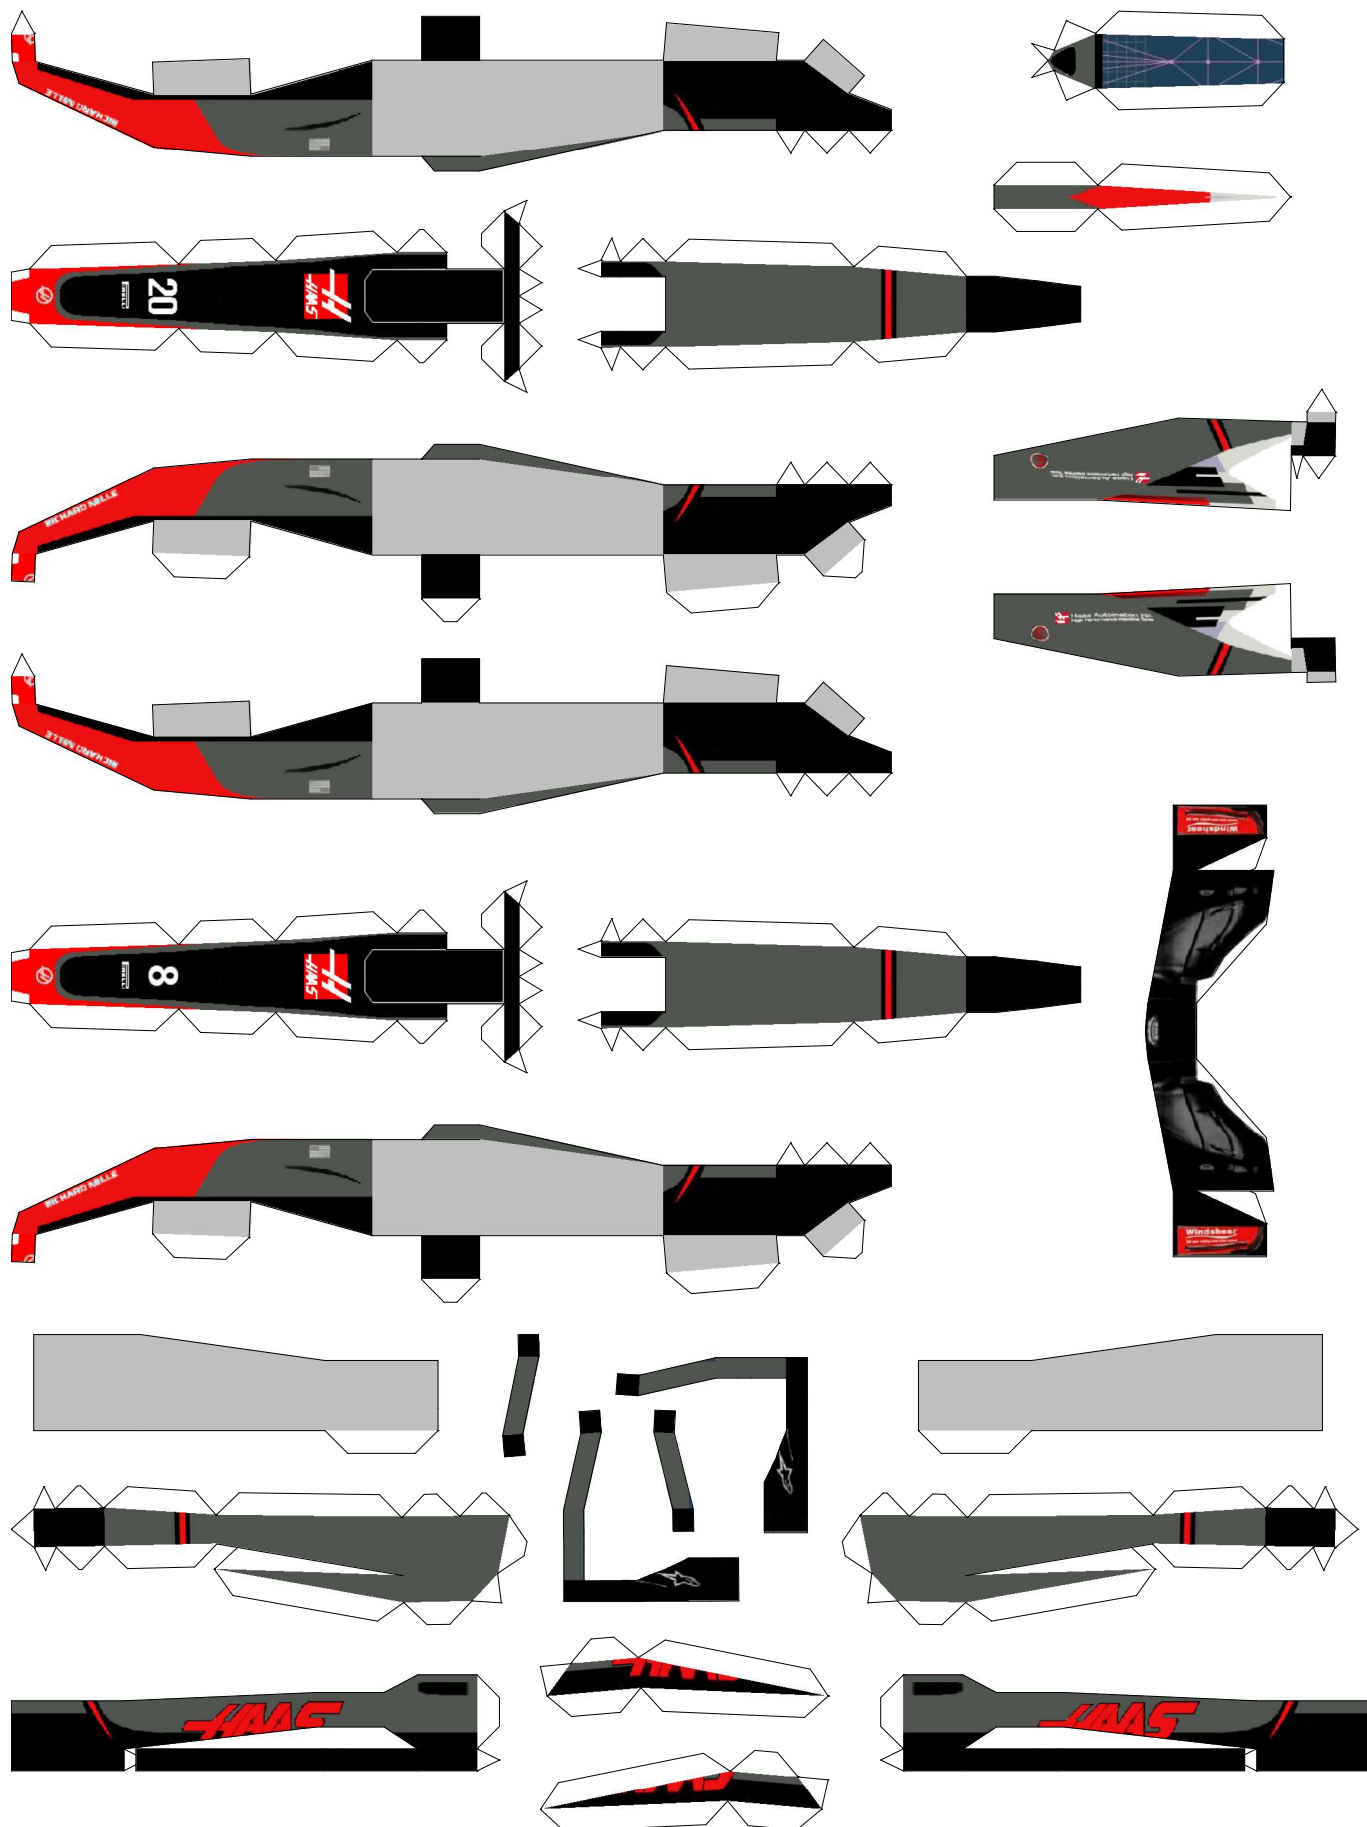

paper model by keroliver
F1 2017 (514) Haas #08 GRO #20 MAG
Estimated scale 1/43 - H23 W120 D46

paper model by keroliver

F1 2017 (514) Haas #08 GRO #20 MAG

Estimated scale 1/43 - H23 W120 D46