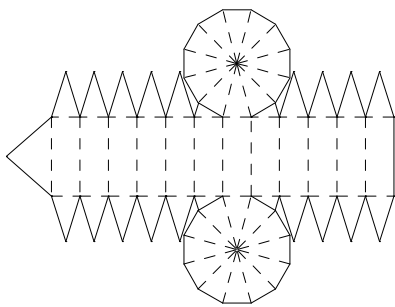

paper model by keroliver
F1 2017 (514) Ferrari #05 VET #07 RAI
Estimated scale 1/43 - H23 W120 D46

paper model by keroliver
F1 2017 (514) Ferrari #05 VET #07 RAI
Estimated scale 1/43 - H23 W120 D46