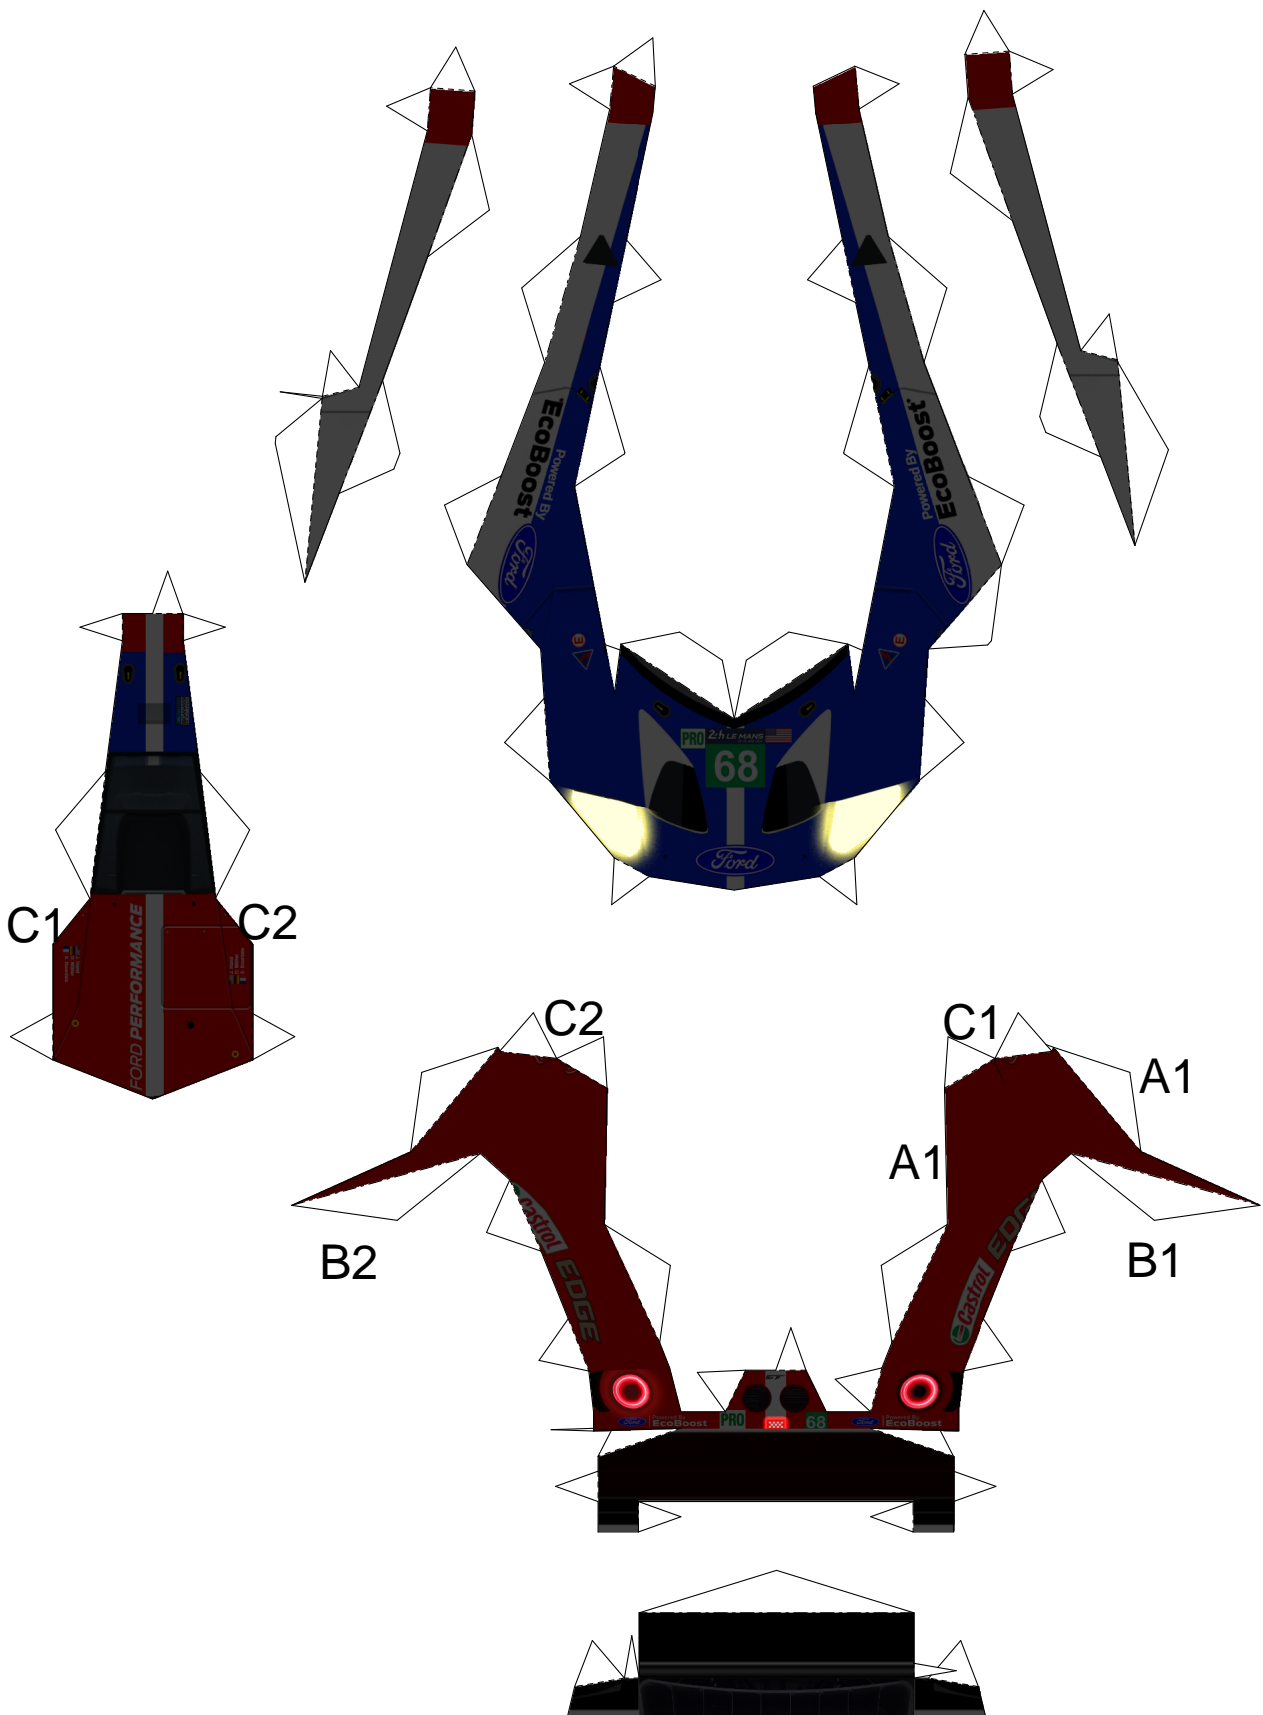

Le Mans 2016 Ford GT #66 (3rd @12hours)  
Scale 1:43 W47 H23 L112  
DrawPrintCutGlue

glue flap ->

glue flap ->