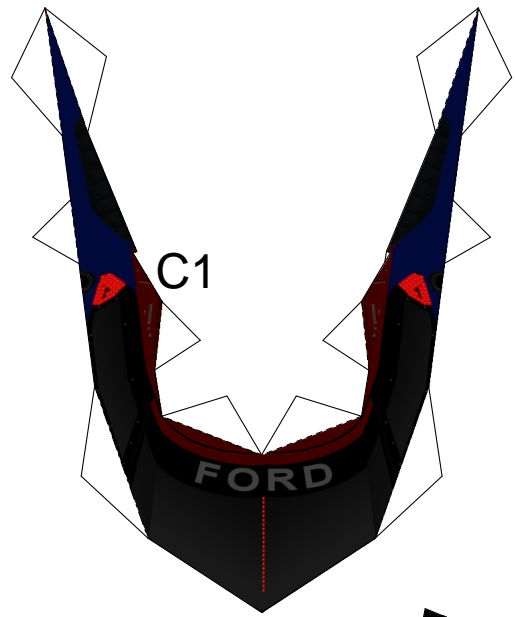

Le Mans 2016 Ford GT #66 (3rd @12hours)  
Scale 1:43 W47 H23 L112  
DrawPrintCutGlue

glue flap ->

glue flap ->