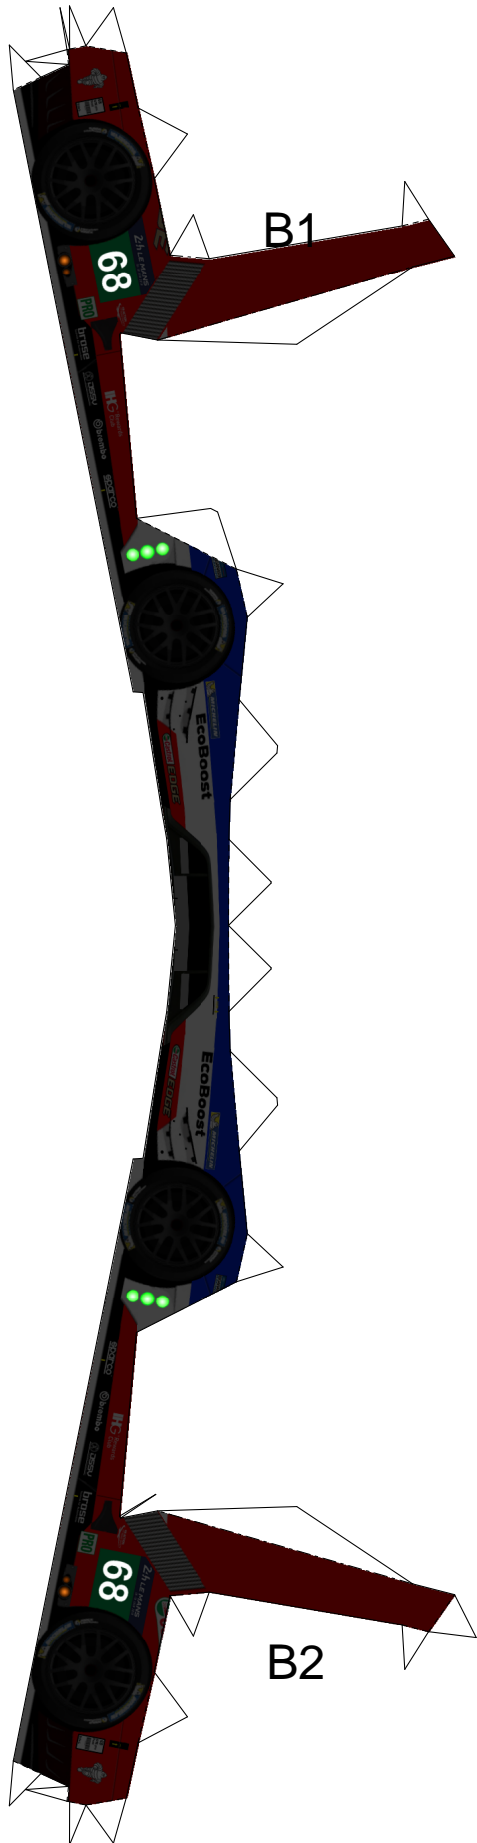

Le Mans 2016 Ford GT #66 (3rd @12hours)  
Scale 1:43 W47 H23 L112  
DrawPrintCutGlue

glue flap ->

glue flap ->