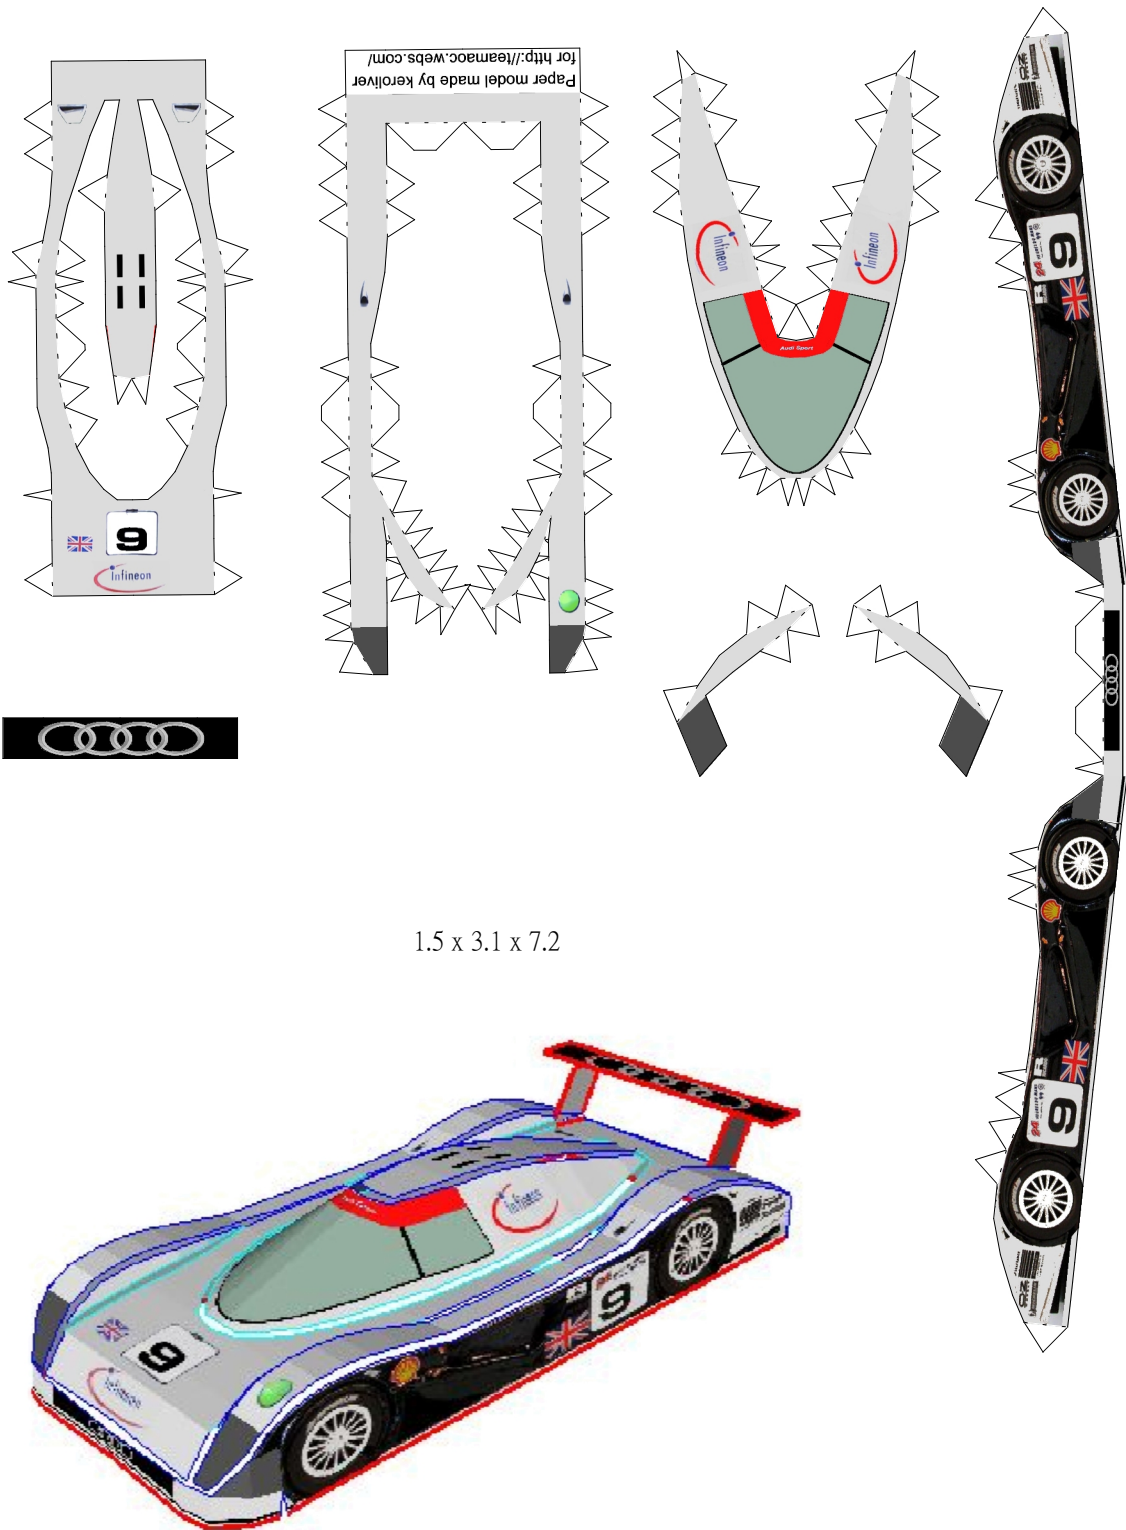

Paper model made by keroliver for <http://teamaoc.webs.com/>

1.5 x 3.1 x 7.2